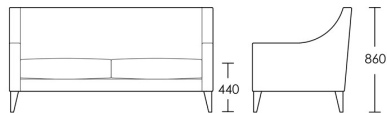

## Berwick

The Berwick sofa is one of our more traditional designs. The plush deep buttoned back and sloped arms are distinctive. The sprung back allows this sofa to be extremely comfortable. Compact in size this sofa will easily fit into smaller spaces.

### 2 Seat

Product Code: SOF-BER-001

Dimensions: W1720 X D830 X H860mm

Fabric Required: 14m

RRP From: £2943.00

\*All prices are excluding fabric. Pricing includes VAT. Prices correct at the time of print.

## 2.5 Seat

Product Code: SOF-BER-002

Dimensions: W2020 X D830 X H860mm

Fabric Required: 16m

RRP From: £3487.00

## 3 Seat

Product Code: SOF-BER-003

Dimensions: W2320 X D830 X H860mm

Fabric Required: 18m

RRP From: £4029.00