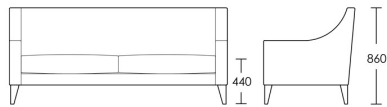

### 2 Seat

Product Code: SOF-BER-001

Dimensions: W1720 X D830 X H860mm

Fabric Required: 14m

RRP From: £2943.00

\*All prices are excluding fabric. Pricing includes VAT. Prices correct at the time of print.

## 2.5 Seat

Product Code: SOF-BER-002

Dimensions: W2020 X D830 X H860mm

Fabric Required: 16m

RRP From: £3487.00