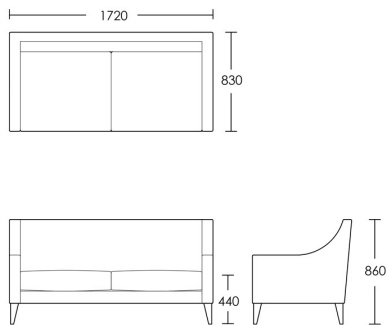

CHAPEL STREET

LONDON

T: +44 (0)208 576 6644 | E: info@chapelstreetlondon.com | W: <https://www.chapelstreet.com>
Unit 305, Design Centre East, Chelsea Harbour, London, SW10 0XF

Berwick

The Berwick sofa is one of our more traditional designs. The plush deep buttoned back and sloped arms are distinctive. The sprung back allows this sofa to be extremely comfortable. Compact in size this sofa will easily fit into smaller spaces.

2 Seat

Product Code: SOF-BER-001

Dimensions: W1720 X D830 X H860mm

Fabric Required: 14m

RRP From: £2628.00

*All prices are excluding fabric. Pricing includes VAT. Prices correct at the time of print.

CHAPEL STREET

LONDON

T: +44 (0)208 576 6644 | E: info@chapelstreetlondon.com | W: <https://www.chapelstreet.com>
Unit 305, Design Centre East, Chelsea Harbour, London, SW10 0XF

2.5 Seat

Product Code: SOF-BER-002

Dimensions: W2020 X D830 X H860mm

Fabric Required: 16m

RRP From: £3113.00

3 Seat

Product Code: SOF-BER-003

Dimensions: W2320 X D830 X H860mm

Fabric Required: 18m

RRP From: £3597.00