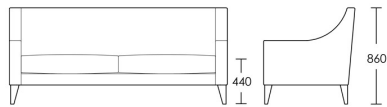

2 Seat

Product Code: SOF-BER-001

Dimensions: W1720 X D830 X H860mm

Fabric Required: 14m

RRP From: £2628.00

*All prices are excluding fabric. Pricing includes VAT. Prices correct at the time of print.

CHAPEL STREET

LONDON

T: +44 (0)208 576 6644 | E: info@chapelstreetlondon.com | W: <https://www.chapelstreet.com>
Unit 305, Design Centre East, Chelsea Harbour, London, SW10 0XF

2.5 Seat

Product Code: SOF-BER-002

Dimensions: W2020 X D830 X H860mm

Fabric Required: 16m

RRP From: £3113.00

3 Seat

Product Code: SOF-BER-003

Dimensions: W2320 X D830 X H860mm

Fabric Required: 18m

RRP From: £3597.00