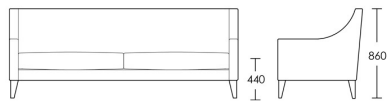

2 Seat

Product Code: SOF-BER-001

Dimensions: W1720 X D830 X H860mm

Fabric Required: 14m

RRP From: £2628.00

*All prices are excluding fabric. Pricing includes VAT. Prices correct at the time of print.

CHAPEL STREET

LONDON

T: +44 (0)208 576 6644 | E: info@chapelstreetlondon.com | W: <https://www.chapelstreet.com>
Unit 305, Design Centre East, Chelsea Harbour, London, SW10 0XF

2.5 Seat

Product Code: SOF-BER-002

Dimensions: W2020 X D830 X H860mm

Fabric Required: 16m

RRP From: £3113.00

3 Seat

Product Code: SOF-BER-003

Dimensions: W2320 X D830 X H860mm

Fabric Required: 18m

RRP From: £3597.00