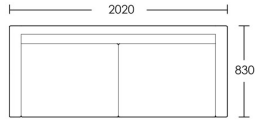

### 2 Seat

Product Code: SOF-BER-001

Dimensions: W1720 X D830 X H860mm

Fabric Required: 14m

RRP From: £2943.00

\*All prices are excluding fabric. Pricing includes VAT. Prices correct at the time of print.

## 2.5 Seat

Product Code: SOF-BER-002

Dimensions: W2020 X D830 X H860mm

Fabric Required: 16m

RRP From: £3487.00

## 3 Seat

Product Code: SOF-BER-003

Dimensions: W2320 X D830 X H860mm

Fabric Required: 18m

RRP From: £4029.00