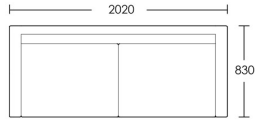

2 Seat

Product Code: SOF-BER-001

Dimensions: W1720 X D830 X H860mm

Fabric Required: 14m

RRP From: £2628.00

*All prices are excluding fabric. Pricing includes VAT. Prices correct at the time of print.

CHAPEL STREET

LONDON

T: +44 (0)208 576 6644 | E: info@chapelstreetlondon.com | W: <https://www.chapelstreet.com>
Unit 305, Design Centre East, Chelsea Harbour, London, SW10 0XF

2.5 Seat

Product Code: SOF-BER-002

Dimensions: W2020 X D830 X H860mm

Fabric Required: 16m

RRP From: £3113.00

3 Seat

Product Code: SOF-BER-003

Dimensions: W2320 X D830 X H860mm

Fabric Required: 18m

RRP From: £3597.00