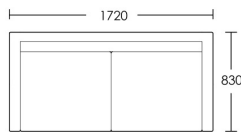

### 2 Seat

Product Code: SOF-BER-001

Dimensions: W1720 X D830 X H860mm

Fabric Required: 14m

RRP From: £2943.00

\*All prices are excluding fabric. Pricing includes VAT. Prices correct at the time of print.

## 2.5 Seat

Product Code: SOF-BER-002

Dimensions: W2020 X D830 X H860mm

Fabric Required: 16m

RRP From: £3487.00

## 3 Seat

Product Code: SOF-BER-003

Dimensions: W2320 X D830 X H860mm

Fabric Required: 18m

RRP From: £4029.00