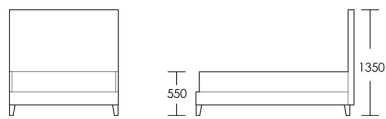

Double Bed

Product Code: BED-MOL-001

Dimensions: W1350 X D1900 X H1350mm

Fabric Required: 4.5m

RRP From: £2279.00

*All prices are excluding fabric. Pricing includes VAT. Prices correct at the time of print.

CHAPEL STREET

LONDON

T: +44 (0)208 576 6600 | E: info@chapelstreet.com | W: <https://www.chapelstreet.com>
1-3 Fairbank Studios, 140 Lots Road, London SW10 ORJ

King Bed

Product Code: BED-MOL-003

Dimensions: W1500 X D2000 X H1350mm

Fabric Required: 5.5m

RRP From: £2513.00

Super King Bed

Product Code: BED-MOL-005

Dimensions: W1800 X D2000 X H1350mm

Fabric Required: 6.5m

RRP From: £2649.00

*All prices are excluding fabric. Pricing includes VAT. Prices correct at the time of print.