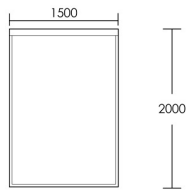

Double Bed

Product Code: BED-MOL-001

Dimensions: W1350 X D1900 X H1350mm

Fabric Required: 4.5m

RRP From: £2279.00

*All prices are excluding fabric. Pricing includes VAT. Prices correct at the time of print.

CHAPEL STREET

LONDON

T: +44 (0)208 576 6600 | E: info@chapelstreet.com | W: <https://www.chapelstreet.com>
1-3 Fairbank Studios, 140 Lots Road, London SW10 ORJ

King Bed

Product Code: BED-MOL-003

Dimensions: W1500 X D2000 X H1350mm

Fabric Required: 5.5m

RRP From: £2513.00

Super King Bed

Product Code: BED-MOL-005

Dimensions: W1800 X D2000 X H1350mm

Fabric Required: 6.5m

RRP From: £2649.00

*All prices are excluding fabric. Pricing includes VAT. Prices correct at the time of print.