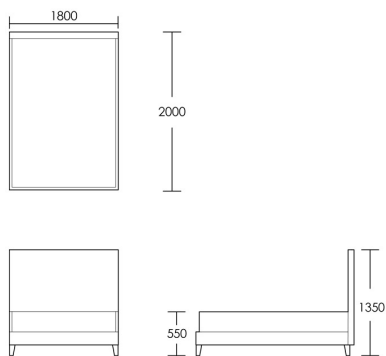

Double Bed

Product Code: BED-MOL-001

Dimensions: W1350 X D1900 X H1350mm

Fabric Required: 4.5m

RRP From: £2035.00

*All prices are excluding fabric. Pricing includes VAT. Prices correct at the time of print.

CHAPEL STREET

LONDON

T: +44 (0)208 576 6644 | E: info@chapelstreetlondon.com | W: <https://www.chapelstreet.com>
Unit 305, Design Centre East, Chelsea Harbour, London, SW10 0XF

King Bed

Product Code: BED-MOL-003

Dimensions: W1500 X D2000 X H1350mm

Fabric Required: 5.5m

RRP From: £2244.00

Super King Bed

Product Code: BED-MOL-005

Dimensions: W1800 X D2000 X H1350mm

Fabric Required: 6.5m

RRP From: £2365.00