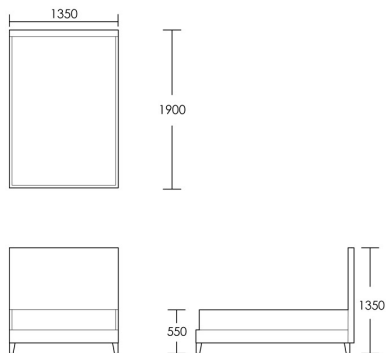

CHAPEL STREET

LONDON

T: +44 (0)208 576 6600 | E: info@chapelstreet.com | W: <https://www.chapelstreet.com>
1-3 Fairbank Studios, 140 Lots Road, London SW10 ORJ

Molten

The Molten is simple, clean and crisp with an understated pintuck that gives this bed all the detail it needs. An elegant upholstered base with tapered legs finishes off this design beautifully. Available in Double, King and Super King, with a 135cm headboard height. Bespoke headboard heights available to suit your preference, price on request. The Molten headboard is also available separately, perfectly suited to wall mounting in any bedroom.

Double Bed

Product Code: BED-MOL-001

Dimensions: W1350 X D1900 X H1350mm

Fabric Required: 4.5m

RRP From: £2279.00

*All prices are excluding fabric. Pricing includes VAT. Prices correct at the time of print.

CHAPEL STREET

LONDON

T: +44 (0)208 576 6600 | E: info@chapelstreet.com | W: <https://www.chapelstreet.com>
1-3 Fairbank Studios, 140 Lots Road, London SW10 ORJ

King Bed

Product Code: BED-MOL-003

Dimensions: W1500 X D2000 X H1350mm

Fabric Required: 5.5m

RRP From: £2513.00

Super King Bed

Product Code: BED-MOL-005

Dimensions: W1800 X D2000 X H1350mm

Fabric Required: 6.5m

RRP From: £2649.00

*All prices are excluding fabric. Pricing includes VAT. Prices correct at the time of print.