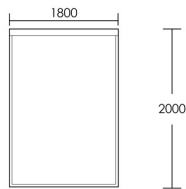

Double Bed

Product Code: BED-MOL-001

Dimensions: W1350 X D1900 X H1350mm

Fabric Required: 4.5m

RRP From: £2279.00

*All prices are excluding fabric. Pricing includes VAT. Prices correct at the time of print.

CHAPEL STREET

LONDON

T: +44 (0)208 576 6600 | E: info@chapelstreet.com | W: <https://www.chapelstreet.com>
1-3 Fairbank Studios, 140 Lots Road, London SW10 ORJ

King Bed

Product Code: BED-MOL-003

Dimensions: W1500 X D2000 X H1350mm

Fabric Required: 5.5m

RRP From: £2513.00

Super King Bed

Product Code: BED-MOL-005

Dimensions: W1800 X D2000 X H1350mm

Fabric Required: 6.5m

RRP From: £2649.00

*All prices are excluding fabric. Pricing includes VAT. Prices correct at the time of print.