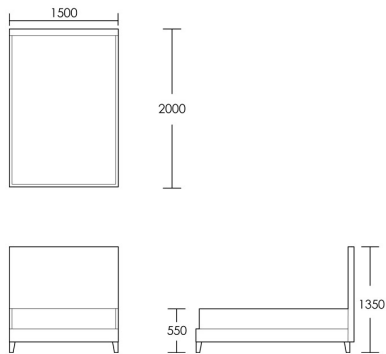

CHAPEL STREET

LONDON

T: +44 (0)208 576 6644 | E: info@chapelstreetlondon.com | W: <https://www.chapelstreet.com>
Unit 305, Design Centre East, Chelsea Harbour, London, SW10 0XF

King Bed

Product Code: BED-MOL-003

Dimensions: W1500 X D2000 X H1350mm

Fabric Required: 5.5m

RRP From: £2244.00