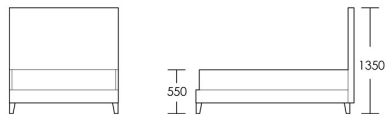

Double Bed

Product Code: BED-MOL-001

Dimensions: W1350 X D1900 X H1350mm

Fabric Required: 4.5m

RRP From: £2279.00

*All prices are excluding fabric. Pricing includes VAT. Prices correct at the time of print.

CHAPEL STREET

LONDON

T: +44 (0)208 576 6600 | E: info@chapelstreet.com | W: <https://www.chapelstreet.com>
1-3 Fairbank Studios, 140 Lots Road, London SW10 ORJ

King Bed

Product Code: BED-MOL-003

Dimensions: W1500 X D2000 X H1350mm

Fabric Required: 5.5m

RRP From: £2513.00

Super King Bed

Product Code: BED-MOL-005

Dimensions: W1800 X D2000 X H1350mm

Fabric Required: 6.5m

RRP From: £2649.00

*All prices are excluding fabric. Pricing includes VAT. Prices correct at the time of print.