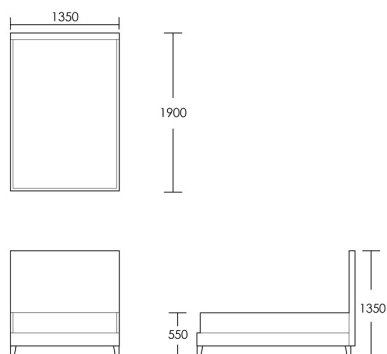

CHAPEL STREET

LONDON

T: +44 (0)208 576 6644 | E: info@chapelstreetlondon.com | W: <https://www.chapelstreet.com>
Unit 305, Design Centre East, Chelsea Harbour, London, SW10 0XF

Molten

The Molten is simple, clean and crisp with an understated pintuck that gives this bed all the detail it needs. An elegant upholstered base with tapered legs finishes off this design beautifully. Available in Double, King and Super King, with a 135cm headboard height. Bespoke headboard heights available to suit your preference, price on request. The Molten headboard is also available separately, perfectly suited to wall mounting in any bedroom.

Double Bed

Product Code: BED-MOL-001

Dimensions: W1350 X D1900 X H1350mm

Fabric Required: 4.5m

RRP From: £2035.00

*All prices are excluding fabric. Pricing includes VAT. Prices correct at the time of print.

Dimensions: W1500 X D2000 X H1350mm

Fabric Required: 5.5m

RRP From: £2244.00

Super King Bed

Product Code: BED-MOL-005

Dimensions: W1800 X D2000 X H1350mm

Fabric Required: 6.5m

RRP From: £2365.00