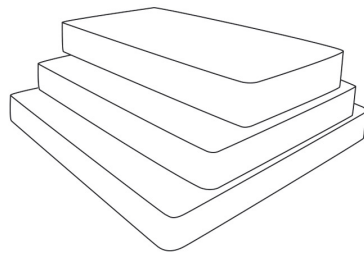

## Luxury

Our Luxury range of Bed Mattresses are our mid entry level mattress for residential and high end commercial projects. While still being of high quality this mattress has 1400 individually sprung pocket springs combined with Cashmere, Wool and Silk fillings. Enquire for further information on our mattress range. Our Luxury range has Double, King and Super King sizes. For bespoke mattress sizes please enquire with one of our consultants who will gladly assist.

### Double

Product Code: MATT-LUX-001

Dimensions: W1350 X D1900 X Hmm

Fabric Required: 0m

RRP From: £2974.00

### Kingsize

Product Code: MATT-LUX-002

Dimensions: W1500 X D2000 X Hmm

Fabric Required: 0m

RRP From: £3510.00

\*All prices are excluding fabric. Pricing includes VAT. Prices correct at the time of print.

## **Super Kingsize**

Product Code: MATT-LUX-003

Dimensions: W1800 X D2000 X Hmm

Fabric Required: 0m

RRP From: £4048.00

\*All prices are excluding fabric. Pricing includes VAT. Prices correct at the time of print.