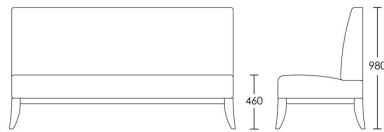

Banquette style seating with a plush deep buttoned back detail. This design is available with a stylish showwood base available in any one of our standard stain finishes. Bespoke widths are available, priced per meter. For more information contact one of our sales consultants.

One Size

Product Code: BAN-DB-001

Dimensions: W1000 X D680 X H980mm

Fabric Required: 7m

RRP From: £1836.00

*All prices are excluding fabric. Pricing includes VAT. Prices correct at the time of print.