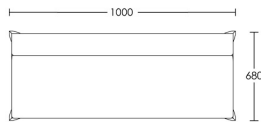

Banquette style seating with a plush deep buttoned back detail. This design is available with a stylish showwood base available in any one of our standard stain finishes. Bespoke widths are available, priced per meter. For more information contact one of our sales consultants.

One Size

Product Code: BAN-DB-001

Dimensions: W1000 X D680 X H980mm

Fabric Required: 7m

RRP From: £1836.00

*All prices are excluding fabric. Pricing includes VAT. Prices correct at the time of print.