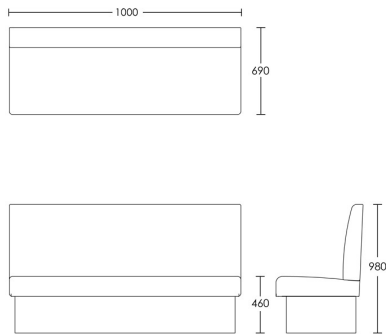

Banquette style seating with a plush deep buttoned back detail. This design is available with a stylish showood beech plinth available in any one of our standard stain finishes. Bespoke widths are available, priced per meter. For more information contact one of our sales consultants.

One Size

Product Code: BAN-DB-002

Dimensions: W1000 X D690 X H980mm

Fabric Required: 7m

RRP From: £1635.00