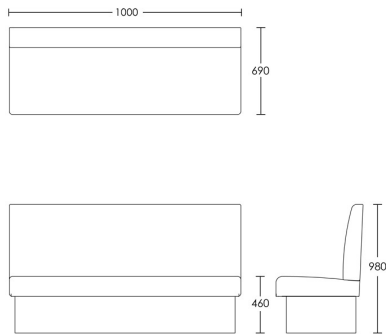

Banquette style seating with a plush deep buttoned back detail. This design is available with a stylish showood beech plinth available in any one of our standard stain finishes. Bespoke widths are available, priced per meter. For more information contact one of our sales consultants.

One Size

Product Code: BAN-DB-002

Dimensions: W1000 X D690 X H980mm

Fabric Required: 7m

RRP From: £1635.00

*All prices are excluding fabric. Pricing includes VAT. Prices correct at the time of print.