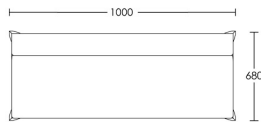

Banquette style seating with a seamed and float buttoned back upholstery detail. This design is available with a stylish showwood base available in any one of our standard stain finishes. Bespoke widths are available, priced per meter. For more information please contact one of our sales consultants.

One Size

Product Code: BAN-FL-001

Dimensions: W1000 X D680 X H980mm

Fabric Required: 5m

RRP From: £1368.00

*All prices are excluding fabric. Pricing includes VAT. Prices correct at the time of print.