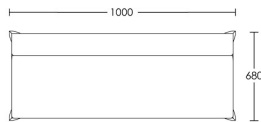

## Float buttoned banquette with legs

Banquette style seating with a seamed and float buttoned back upholstery detail. This design is available with a stylish showwood base available in any one of our standard stain finishes. Bespoke widths are available, priced per meter. For more information please contact one of our sales consultants.

### One Size

Product Code: BAN-FL-001

Dimensions: W1000 X D680 X H980mm

Fabric Required: 5m

RRP From: £1368.00