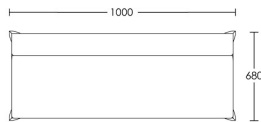

CHAPEL STREET

LONDON

T: +44 (0)208 576 6600 | E: info@chapelstreet.com | W: <https://www.chapelstreet.com>
1-3 Fairbank Studios, 140 Lots Road, London SW10 ORJ

Float buttoned banquette with legs

Banquette style seating with a seamed and float buttoned back upholstery detail. This design is available with a stylish showwood base available in any one of our standard stain finishes. Bespoke widths are available, priced per meter. For more information please contact one of our sales consultants.

One Size

Product Code: BAN-FL-001

Dimensions: W1000 X D680 X H980mm

Fabric Required: 5m

RRP From: £1532.00

*All prices are excluding fabric. Pricing includes VAT. Prices correct at the time of print.