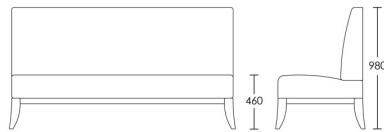

CHAPEL STREET

LONDON

T: +44 (0)208 576 6600 | E: info@chapelstreet.com | W: <https://www.chapelstreet.com>
1-3 Fairbank Studios, 140 Lots Road, London SW10 ORJ

Float buttoned banquette with legs

Banquette style seating with a seamed and float buttoned back upholstery detail. This design is available with a stylish showwood base available in any one of our standard stain finishes. Bespoke widths are available, priced per meter. For more information please contact one of our sales consultants.

One Size

Product Code: BAN-FL-001

Dimensions: W1000 X D680 X H980mm

Fabric Required: 5m

RRP From: £1532.00

*All prices are excluding fabric. Pricing includes VAT. Prices correct at the time of print.