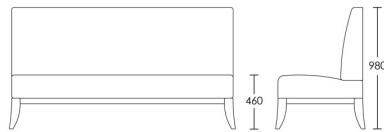

## Float buttoned banquette with legs

Banquette style seating with a seamed and float buttoned back upholstery detail. This design is available with a stylish showwood base available in any one of our standard stain finishes. Bespoke widths are available, priced per meter. For more information please contact one of our sales consultants.

### One Size

Product Code: BAN-FL-001

Dimensions: W1000 X D680 X H980mm

Fabric Required: 5m

RRP From: £1368.00