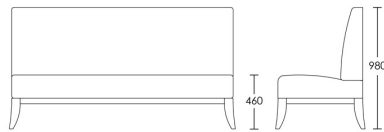

Banquette style seating with a seamed and float buttoned back upholstery detail. This design is available with a stylish showwood base available in any one of our standard stain finishes. Bespoke widths are available, priced per meter. For more information please contact one of our sales consultants.

One Size

Product Code: BAN-FL-001

Dimensions: W1000 X D680 X H980mm

Fabric Required: 5m

RRP From: £1368.00

*All prices are excluding fabric. Pricing includes VAT. Prices correct at the time of print.