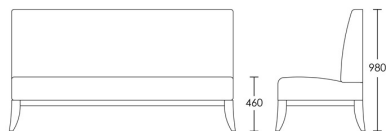

CHAPEL STREET

LONDON

T: +44 (0)208 576 6600 | E: info@chapelstreet.com | W: <https://www.chapelstreet.com>
1-3 Fairbank Studios, 140 Lots Road, London SW10 ORJ

Fluted Banquette with legs

Banquette style seating with a quilted flute upholstery back detail. This design is available with a stylish showwood base available in any one of our standard stain finishes. Bespoke widths are available, priced per meter. For more information contact one of our sales consultants.

One Size

Product Code: BAN-FLU-001

Dimensions: W1000 X D680 X H980mm

Fabric Required: 7m

RRP From: £1829.00

*All prices are excluding fabric. Pricing includes VAT. Prices correct at the time of print.