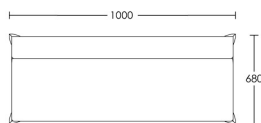

CHAPEL STREET

LONDON

T: +44 (0)208 576 6600 | E: info@chapelstreet.com | W: <https://www.chapelstreet.com>
1-3 Fairbank Studios, 140 Lots Road, London SW10 ORJ

Fluted Banquette with legs

Banquette style seating with a quilted flute upholstery back detail. This design is available with a stylish showwood base available in any one of our standard stain finishes. Bespoke widths are available, priced per meter. For more information contact one of our sales consultants.

One Size

Product Code: BAN-FLU-001

Dimensions: W1000 X D680 X H980mm

Fabric Required: 7m

RRP From: £1829.00

*All prices are excluding fabric. Pricing includes VAT. Prices correct at the time of print.