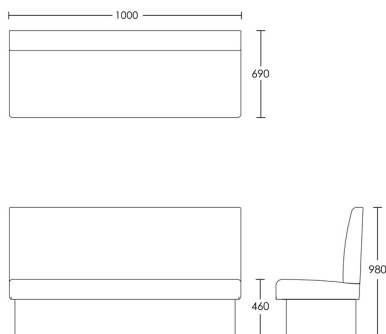

Banquette style seating with a plain back upholstery detail. This design is available with a stylish showwood beech plinth available in any one of our standard stain finishes. Bespoke widths are available, priced per meter. For more information contact one of our sales consultants.

One Size

Product Code: BAN-PL-002

Dimensions: W1000 X D650 X H980mm

Fabric Required: 5m

RRP From: £1152.00

*All prices are excluding fabric. Pricing includes VAT. Prices correct at the time of print.