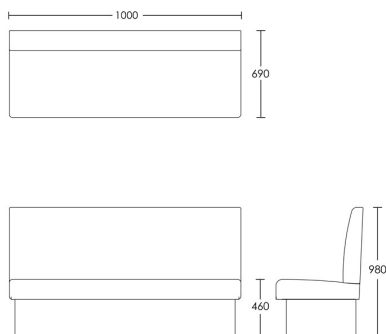

## Plain Banquette with plinth

Banquette style seating with a plain back upholstery detail. This design is available with a stylish showwood beech plinth available in any one of our standard stain finishes. Bespoke widths are available, priced per meter. For more information contact one of our sales consultants.

### One Size

Product Code: BAN-PL-002

Dimensions: W1000 X D650 X H980mm

Fabric Required: 5m

RRP From: £1290.00

\*All prices are excluding fabric. Pricing includes VAT. Prices correct at the time of print.