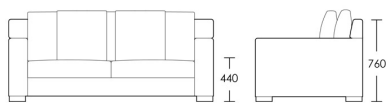

CHAPEL STREET

LONDON

T: +44 (0)208 576 6644 | E: info@chapelstreetlondon.com | W: <https://www.chapelstreet.com>
Unit 305, Design Centre East, Chelsea Harbour, London, SW10 0XF

Lyall

A contemporary design with generous proportions and loads of soft feather and down back scatters to ensure a luxurious feel. The Lyall sofa is one you can curl up on. This design is also available in modular pieces for an almost endless number of combinations to suit any size room or area. Seat cushions are foam, feather wrapped for a luxury feel, easy maintenance and requires minimal plumping. Also available with removable backs and arms to allow for easy access in small places.

2 Seat

Product Code: SOF-LYA-001

Dimensions: W1910 X D1000 X H760mm

Fabric Required: 14m

RRP From: £2088.00

2.5 Seat

Product Code: SOF-LYA-002

Dimensions: W2210 X D1000 X H760mm

3 Seat

Product Code: SOF-LYA-003

Dimensions: W2510 X D1000 X H760mm

Fabric Required: 17m

RRP From: £2526.00