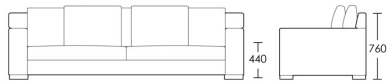

2 Seat

Product Code: SOF-LYA-001

Dimensions: W1910 X D1000 X H760mm

Fabric Required: 14m

RRP From: £2088.00

2.5 Seat

Product Code: SOF-LYA-002

Dimensions: W2210 X D1000 X H760mm

Fabric Required: 15m

RRP From: £2296.00

*All prices are excluding fabric. Pricing includes VAT. Prices correct at the time of print.

CHAPEL STREET

LONDON

T: +44 (0)208 576 6644 | E: info@chapelstreetlondon.com | W: <https://www.chapelstreet.com>
Unit 305, Design Centre East, Chelsea Harbour, London, SW10 0XF

3 Seat

Product Code: SOF-LYA-003

Dimensions: W2510 X D1000 X H760mm

Fabric Required: 17m

RRP From: £2526.00