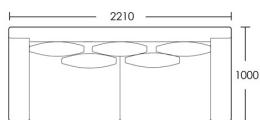

2 Seat

Product Code: SOF-LYA-001

Dimensions: W1910 X D1000 X H760mm

Fabric Required: 14m

RRP From: £2088.00

2.5 Seat

Product Code: SOF-LYA-002

Dimensions: W2210 X D1000 X H760mm

3 Seat

Product Code: SOF-LYA-003

Dimensions: W2510 X D1000 X H760mm

Fabric Required: 17m

RRP From: £2526.00