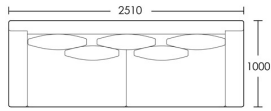

2 Seat

Product Code: SOF-LYA-001

Dimensions: W1910 X D1000 X H760mm

Fabric Required: 14m

RRP From: £2088.00

2.5 Seat

Product Code: SOF-LYA-002

Dimensions: W2210 X D1000 X H760mm

3 Seat

Product Code: SOF-LYA-003

Dimensions: W2510 X D1000 X H760mm

Fabric Required: 17m

RRP From: £2526.00