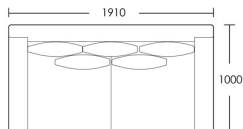

CHAPEL STREET

LONDON

T: +44 (0)208 576 6644 | E: info@chapelstreetlondon.com | W: <https://www.chapelstreet.com>
Unit 305, Design Centre East, Chelsea Harbour, London, SW10 0XF

Lyall

A contemporary design with generous proportions and loads of soft feather and down back scatters to ensure a luxurious feel. The Lyall sofa is one you can curl up on. This design is also available in modular pieces for an almost endless number of combinations to suit any size room or area. Seat cushions are foam, feather wrapped for a luxury feel, easy maintenance and requires minimal plumping. Also available with removable backs and arms to allow for easy access in small places.

2 Seat

Product Code: SOF-LYA-001

Dimensions: W1910 X D1000 X H760mm

Fabric Required: 14m

RRP From: £2088.00

2.5 Seat

Product Code: SOF-LYA-002

Dimensions: W2210 X D1000 X H760mm

3 Seat

Product Code: SOF-LYA-003

Dimensions: W2510 X D1000 X H760mm

Fabric Required: 17m

RRP From: £2526.00