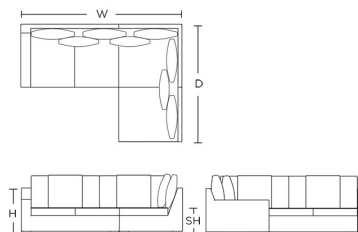

Product Code: SOF-LYA-006

Dimensions: W1700 X D1000 X H760mm

Fabric Required: 24m

RRP From: £4072.00

Modular Sofa - Right arm, closed

Product Code: SOF-LYA-007

Dimensions: W1700 X D1000 X H760mm

Fabric Required: 24m