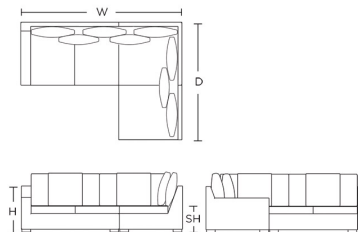

Product Code: SOF-LYA-006

Dimensions: W1700 X D1000 X H760mm

Fabric Required: 24m

RRP From: £4561.00

Modular Sofa - Right arm, closed

Product Code: SOF-LYA-007

Dimensions: W1700 X D1000 X H760mm

Fabric Required: 24m