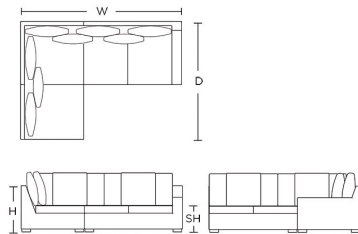

Lyall Modular Sofa

Modular Sofa - Left arm, closed

Product Code: SOF-LYA-006

Dimensions: W1700 X D1000 X H760mm

Fabric Required: 24m

RRP From: £4072.00