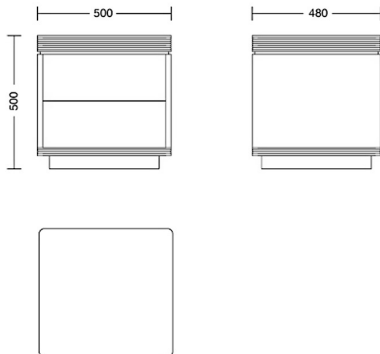

### One size

Product Code: CAB-VER-001

Dimensions: W500 X D480 X H500mm

Fabric Required: 0m

RRP From: £2266.00

\*All prices are excluding fabric. Pricing includes VAT. Prices correct at the time of print.