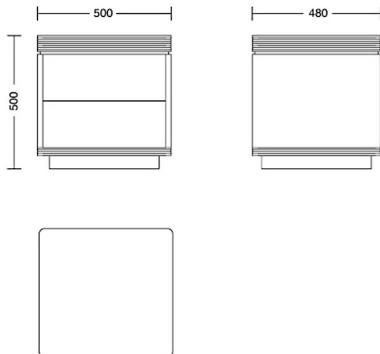

Vernon

One size

Product Code: CAB-VER-001

Dimensions: W500 X D480 X H500mm

Fabric Required: 0m

RRP From: £2023.00

*All prices are excluding fabric. Pricing includes VAT. Prices correct at the time of print.