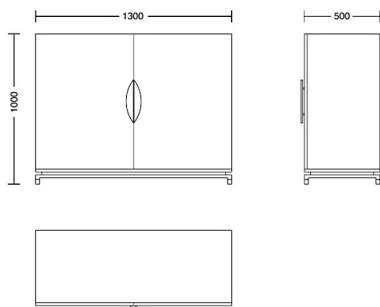

Fortinbras Cabinet

One size

Product Code: CAB-FOR-001

Dimensions: W1300 X D500 X H1000mm

Fabric Required: 0m

RRP From: £2732.00

*All prices are excluding fabric. Pricing includes VAT. Prices correct at the time of print.