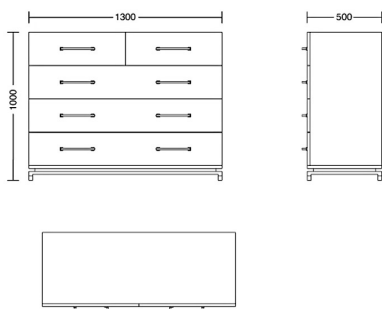

Iras Chest

One size

Product Code: CAB-IRA-001

Dimensions: W1300 X D500 X H1000mm

Fabric Required: 0m

RRP From: £2955.00

*All prices are excluding fabric. Pricing includes VAT. Prices correct at the time of print.