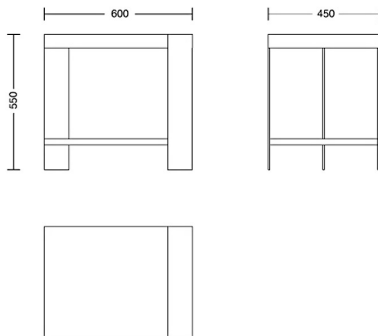

One size

Product Code: CAB-REB-001

Dimensions: W600 X D450 X H550mm

Fabric Required: 0m

RRP From: £1238.00

*All prices are excluding fabric. Pricing includes VAT. Prices correct at the time of print.