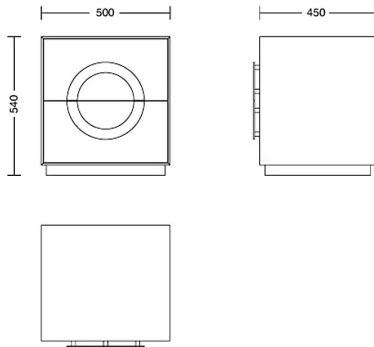

Seacoal Side Table

One size

Product Code: CAB-SEA-001

Dimensions: W500 X D450 X H540mm

Fabric Required: 0m

RRP From: £1191.00