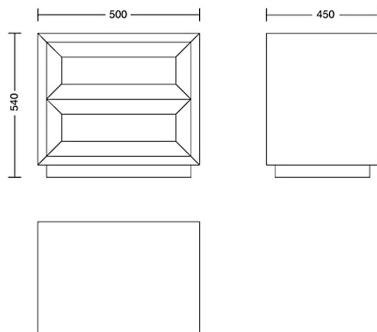

Seemist Side Table

One size

Product Code: CAB-SEE-001

Dimensions: W500 X D450 X H540mm

Fabric Required: 0m

RRP From: £1311.00