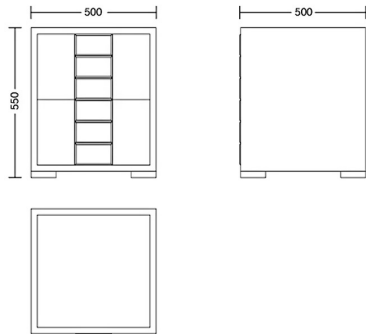

Jourdain Cabinet

One size

Product Code: CAB-JOU-001

Dimensions: W500 X D500 X H550mm

Fabric Required: 0m

RRP From: £1594.00

*All prices are excluding fabric. Pricing includes VAT. Prices correct at the time of print.