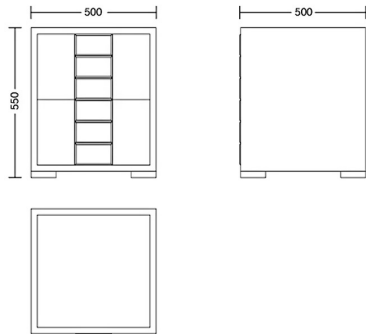

## Jourdain Cabinet

**One size**

Product Code: CAB-JOU-001

Dimensions: W500 X D500 X H550mm

Fabric Required: 0m

RRP From: £1594.00

\*All prices are excluding fabric. Pricing includes VAT. Prices correct at the time of print.