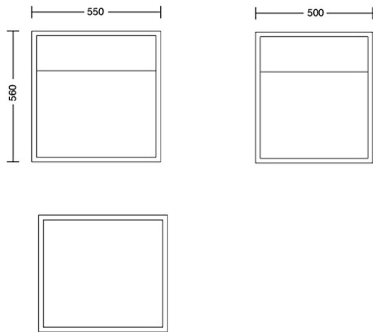

Gadshill Side Table

One size

Product Code: CAB-GAD-001

Dimensions: W550 X D500 X H560mm

Fabric Required: 0m

RRP From: £934.00

*All prices are excluding fabric. Pricing includes VAT. Prices correct at the time of print.