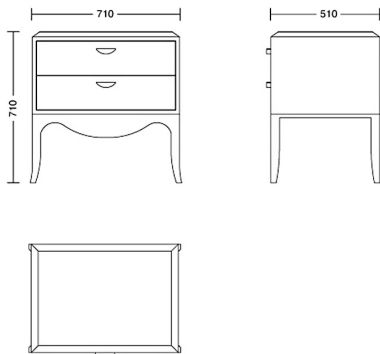

Keepdown Side Table

One size

Product Code: CAB-KEE-001

Dimensions: W710 X D510 X H710mm

Fabric Required: 0m

RRP From: £1491.00