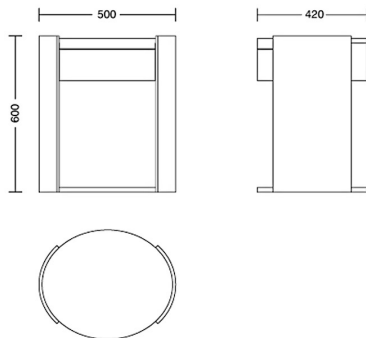

Perdita Side Table

One size

Product Code: CAB-PER-001

Dimensions: W500 X D420 X H600mm

Fabric Required: 0m

RRP From: £2005.00

*All prices are excluding fabric. Pricing includes VAT. Prices correct at the time of print.