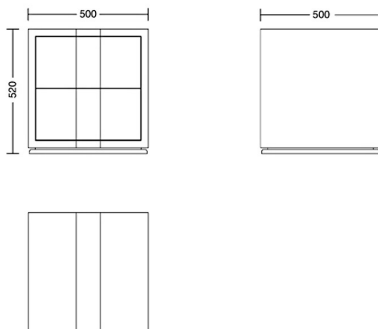

CHAPEL STREET

LONDON

T: +44 (0)208 576 6644 | E: info@chapelstreetlondon.com | W: <https://www.chapelstreet.com>
Unit 305, Design Centre East, Chelsea Harbour, London, SW10 0XF

Casca Side Table

Casca Side table is available with either a plain drawer front or with a ribbed detail. Metal detail can be in any one of our metal finishes. Brass, stainless steel or in our newly launched plated finishes. Rose Gold, Almond gold and Blackened Steel. Pictured here in Jet Black 30% sheen stain.

One size

Product Code: CAB-CAS-001

Dimensions: W500 X D500 X H520mm

Fabric Required: 0m

RRP From: £1851.00

*All prices are excluding fabric. Pricing includes VAT. Prices correct at the time of print.