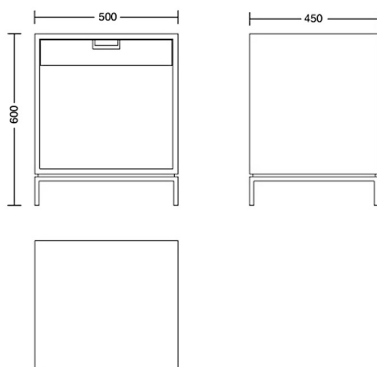

CHAPEL STREET

LONDON

T: +44 (0)208 576 6644 | E: info@chapelstreetlondon.com | W: <https://www.chapelstreet.com>
Unit 305, Design Centre East, Chelsea Harbour, London, SW10 0XF

Alonso Side Table

Single drawer bedside table on a brushed stainless steel plinth and inset handle. Available in any one of our standard stain finishes. Metal detail available in either brushed or polished stainless steel or brass. Pictured here in our beech dark brown stain 30% sheen.

One size

Product Code: CAB-ALO-001

Dimensions: W500 X D450 X H600mm

Fabric Required: 0m

RRP From: £1123.00

*All prices are excluding fabric. Pricing includes VAT. Prices correct at the time of print.