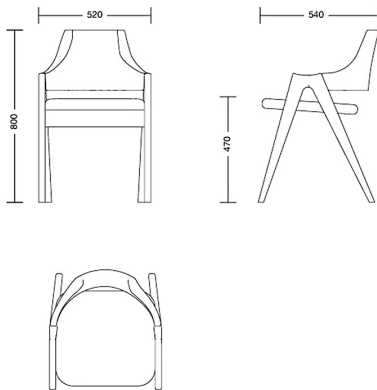

CHAPEL STREET

LONDON

T: +44 (0)208 576 6600 | E: info@chapelstreet.com | W: <https://www.chapelstreet.com>
1-3 Fairbank Studios, 140 Lots Road, London SW10 ORJ

Limoges

One size

Product Code: DC-LIM-001

Dimensions: W520 X D540 X H800mm

Fabric Required: 1.5m

RRP From: £1006.00

*All prices are excluding fabric. Pricing includes VAT. Prices correct at the time of print.