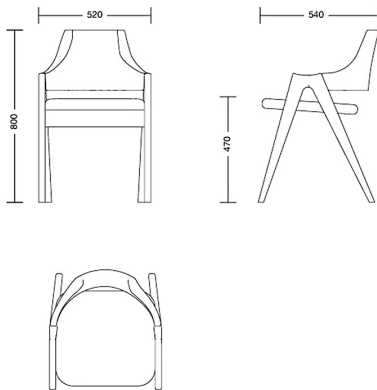

# CHAPEL STREET

LONDON

T: +44 (0)208 576 6644 | E: info@chapelstreetlondon.com | W: <https://www.chapelstreet.com>  
Unit 305, Design Centre East, Chelsea Harbour, London, SW10 0XF

Limoges

**One size**

Product Code: DC-LIM-001

Dimensions: W520 X D540 X H800mm

Fabric Required: 1.5m

RRP From: £898.00

\*All prices are excluding fabric. Pricing includes VAT. Prices correct at the time of print.