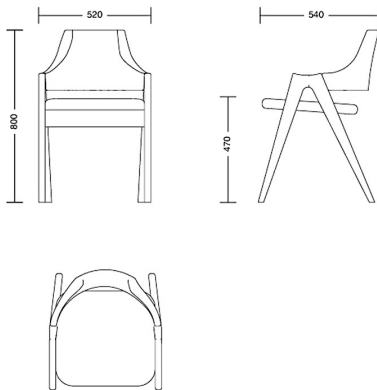

One size

Product Code: DC-LIM-001

Dimensions: W520 X D540 X H800mm

Fabric Required: 1.5m

RRP From: £1060.00

*All prices are excluding fabric. Pricing includes VAT. Prices correct at the time of print.