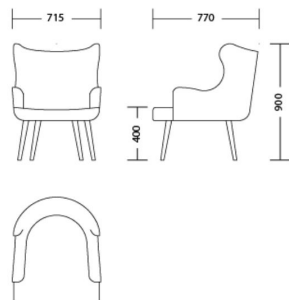

## Leonato

With a sensuously curvy outline and splayed legs, Leonato is inspired by classic mid-century design. Sleek upholstery details include piping to the arms and back, ensuring that the chair is attractive from every angle. Leonato has a sprung fixed seat and is available in any of Chapel Street's standard finishes.

### One size

Product Code: ARM-LEO-001

Dimensions: W700 X D800 X H880mm

Fabric Required: 5m

RRP From: £1677.00

\*All prices are excluding fabric. Pricing includes VAT. Prices correct at the time of print.