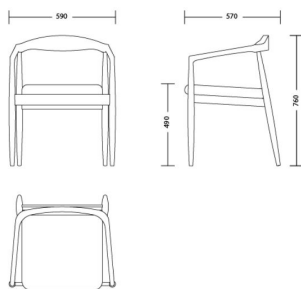

One size

Product Code: DC-NES-001

Dimensions: W590 X D570 X H760mm

Fabric Required: 1m

RRP From: £878.00

*All prices are excluding fabric. Pricing includes VAT. Prices correct at the time of print.