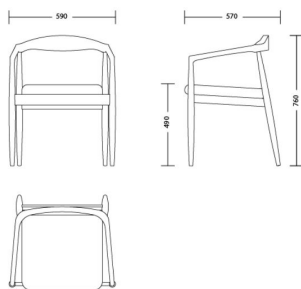

CHAPEL STREET

LONDON

T: +44 (0)208 576 6644 | E: info@chapelstreet.com | W: <https://www.chapelstreet.com>
Unit 315, The Shepherds Building, Charecroft Way, London W14 0EE

Nestor Chair

One size

Product Code: DC-NES-001

Dimensions: W590 X D570 X H760mm

Fabric Required: 1m

RRP From: £983.00

*All prices are excluding fabric. Pricing includes VAT. Prices correct at the time of print.