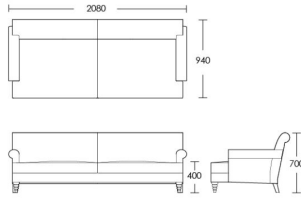

2 Seat

Product Code: SOF-MEL-001

Dimensions: W1780 X D940 X H700mm

Fabric Required: 14m

RRP From: £2856.00

*All prices are excluding fabric. Pricing includes VAT. Prices correct at the time of print.

CHAPEL STREET

LONDON

T: +44 (0)208 576 6600 | E: info@chapelstreet.com | W: <https://www.chapelstreet.com>
1-3 Fairbank Studios, 140 Lots Road, London SW10 ORJ

2.5 Seat

Product Code: SOF-MEL-002

Dimensions: W2080 X D940 X H700mm

Fabric Required: 16m

RRP From: £3142.00

3 Seat

Product Code: SOF-MEL-003

Dimensions: W2380 X D940 X H700mm

Fabric Required: 18m

RRP From: £3455.00