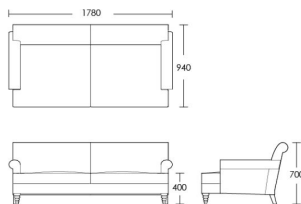

CHAPEL STREET

LONDON

T: +44 (0)208 576 6600 | E: info@chapelstreet.com | W: <https://www.chapelstreet.com>
1-3 Fairbank Studios, 140 Lots Road, London SW10 ORJ

Melton

The Melton sofa has a scroll arm, quite traditional in its shape but the float buttoned detail and beehive leg adds a modern twist to this design. The sprung fixed back allows for superb support while the feather and down wrapped foam seat cushions provides a soft comfortable sit.

2 Seat

Product Code: SOF-MEL-001

Dimensions: W1780 X D940 X H700mm

Fabric Required: 14m

RRP From: £2856.00

*All prices are excluding fabric. Pricing includes VAT. Prices correct at the time of print.

CHAPEL STREET

LONDON

T: +44 (0)208 576 6600 | E: info@chapelstreet.com | W: <https://www.chapelstreet.com>
1-3 Fairbank Studios, 140 Lots Road, London SW10 ORJ

2.5 Seat

Product Code: SOF-MEL-002

Dimensions: W2080 X D940 X H700mm

Fabric Required: 16m

RRP From: £3142.00

3 Seat

Product Code: SOF-MEL-003

Dimensions: W2380 X D940 X H700mm

Fabric Required: 18m

RRP From: £3455.00