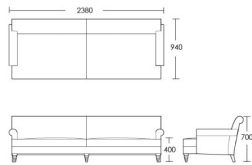

2 Seat

Product Code: SOF-MEL-001

Dimensions: W1780 X D940 X H700mm

Fabric Required: 14m

RRP From: £2856.00

*All prices are excluding fabric. Pricing includes VAT. Prices correct at the time of print.

CHAPEL STREET

LONDON

T: +44 (0)208 576 6600 | E: info@chapelstreet.com | W: <https://www.chapelstreet.com>
1-3 Fairbank Studios, 140 Lots Road, London SW10 ORJ

2.5 Seat

Product Code: SOF-MEL-002

Dimensions: W2080 X D940 X H700mm

Fabric Required: 16m

RRP From: £3142.00

3 Seat

Product Code: SOF-MEL-003

Dimensions: W2380 X D940 X H700mm

Fabric Required: 18m

RRP From: £3455.00