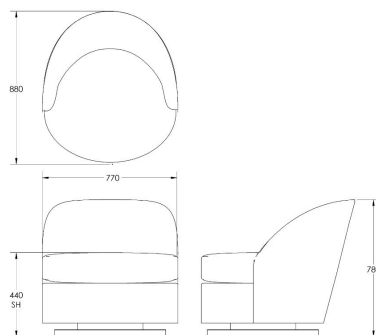

One size

Product Code: ARM-BRU-001

Dimensions: W770 X D880 X H780mm

Fabric Required: 4.5m

RRP From: £2661.00

*All prices are excluding fabric. Pricing includes VAT. Prices correct at the time of print.