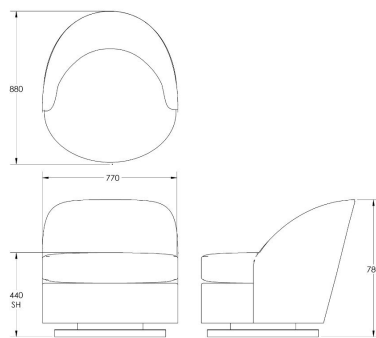

One size

Product Code: ARM-BRU-001

Dimensions: W770 X D880 X H780mm

Fabric Required: 4.5m

RRP From: £2710.00

*All prices are excluding fabric. Pricing includes VAT. Prices correct at the time of print.