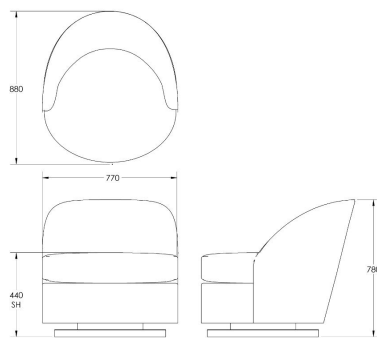

CHAPEL STREET

LONDON

T: +44 (0)208 576 6644 | E: info@chapelstreetlondon.com | W: <https://www.chapelstreet.com>
Unit 305, Design Centre East, Chelsea Harbour, London, SW10 0XF

Brufani Armchair

The Brufani is an elegant example of the Art Deco era. A generous seat with a beautiful fluted back upholstered detail. Available with or without a swivel base. Finishes available in either stainless steel or brass.

One size

Product Code: ARM-BRU-001

Dimensions: W770 X D880 X H780mm

Fabric Required: 4.5m

RRP From: £2376.00

*All prices are excluding fabric. Pricing includes VAT. Prices correct at the time of print.