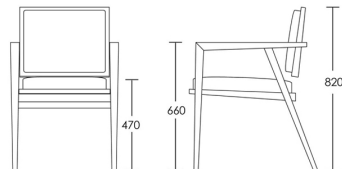

One Size

Product Code: DC-ARD-001

Dimensions: W550 X D630 X H820mm

Fabric Required: 1.5m

RRP From: £974.00

*All prices are excluding fabric. Pricing includes VAT. Prices correct at the time of print.