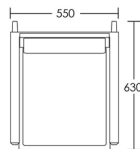

One Size

Product Code: DC-ARD-001

Dimensions: W550 X D630 X H820mm

Fabric Required: 1.5m

RRP From: £974.00

*All prices are excluding fabric. Pricing includes VAT. Prices correct at the time of print.