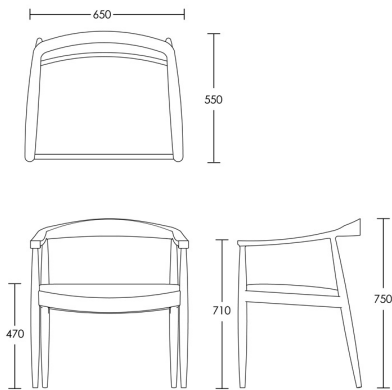

One Size

Product Code: DC-DAU-001

Dimensions: W650 X D550 X H750mm

Fabric Required: 0.5m

RRP From: £915.00

*All prices are excluding fabric. Pricing includes VAT. Prices correct at the time of print.