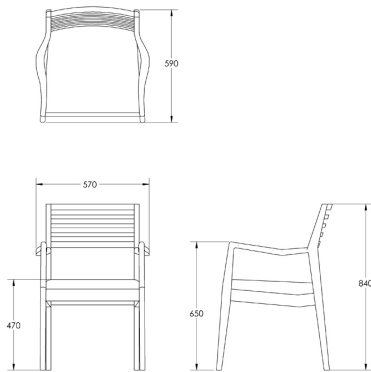

CHAPEL STREET

LONDON

T: +44 (0)208 576 6600 | E: info@chapelstreet.com | W: <https://www.chapelstreet.com>
1-3 Fairbank Studios, 140 Lots Road, London SW10 ORJ

Gatling

One Size

Product Code: DC-GAT-001

Dimensions: W570 X D590 X H840mm