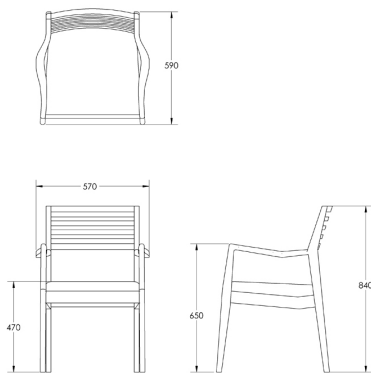

One Size

Product Code: DC-GAT-001

Dimensions: W570 X D590 X H840mm

Fabric Required: 0.5m

RRP From: £778.00

*All prices are excluding fabric. Pricing includes VAT. Prices correct at the time of print.