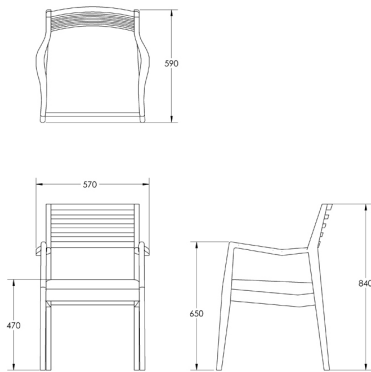

One Size

Product Code: DC-GAT-001

Dimensions: W570 X D590 X H840mm

Fabric Required: 0.5m

RRP From: £871.00

*All prices are excluding fabric. Pricing includes VAT. Prices correct at the time of print.