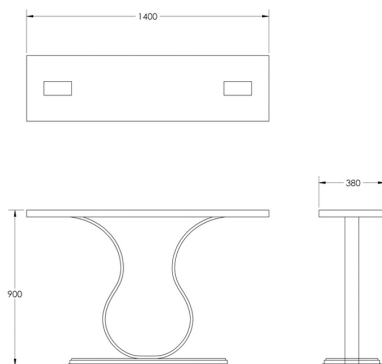

CHAPEL STREET

LONDON

T: +44 (0)208 576 6644 | E: info@chapelstreetlondon.com | W: <https://www.chapelstreet.com>
Unit 305, Design Centre East, Chelsea Harbour, London, SW10 0XF

Cadwal Console

The Cadwal Console has a beautiful metal tulip base. Available in any one of our new plated finishes. Rose gold, Almond gold or Blackened steel. Pictured item has a bespoke Newood veneer 90% finish with polished stainless steel base. Starting prices are for a beech timber stained in one of our standard stain finishes. To customise your finish call one of our consultants who will happily guide you through the process.

One Size

Product Code: CAB-CAD-001

Dimensions: W1400 X D380 X H900mm

Fabric Required: 0m

RRP From: £3066.00

*All prices are excluding fabric. Pricing includes VAT. Prices correct at the time of print.