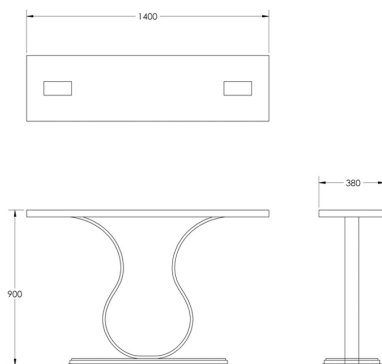

CHAPEL STREET

LONDON

T: +44 (0)208 576 6600 | E: info@chapelstreet.com | W: <https://www.chapelstreet.com>
1-3 Fairbank Studios, 140 Lots Road, London SW10 ORJ

Cadwal Console

The Cadwal Console has a beautiful metal tulip base. Available in any one of our new plated finishes. Rose gold, Almond gold or Blackened steel. Pictured item has a bespoke Newood veneer 90% finish with polished stainless steel base. Starting prices are for a beech timber stained in one of our standard stain finishes. To customise your finish call one of our consultants who will happily guide you through the process.

One Size

Product Code: CAB-CAD-001

Dimensions: W1400 X D380 X H900mm

Fabric Required: 0m

RRP From: £3434.00

*All prices are excluding fabric. Pricing includes VAT. Prices correct at the time of print.