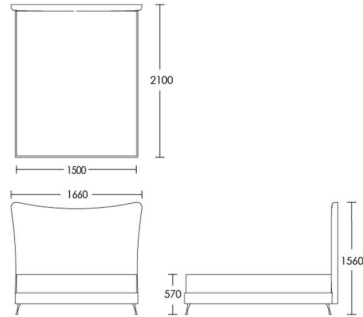

Double

Product Code: BED-AST-001

Dimensions: W1510 X D2050 X H1560mm

Fabric Required: 8m

RRP From: £2307.00

*All prices are excluding fabric. Pricing includes VAT. Prices correct at the time of print.

CHAPEL STREET

LONDON

T: +44 (0)208 576 6644 | E: info@chapelstreet.com | W: <https://www.chapelstreet.com>
Unit 305, Design Centre East, Chelsea Harbour, London, SW10 0XF

King

Product Code: BED-AST-002

Dimensions: W1660 X D2100 X H1560mm

Fabric Required: 9m

RRP From: £2513.00

Super King

Product Code: BED-AST-003

Dimensions: W1960 X D2100 X H1560mm

Fabric Required: 10m

RRP From: £2794.00