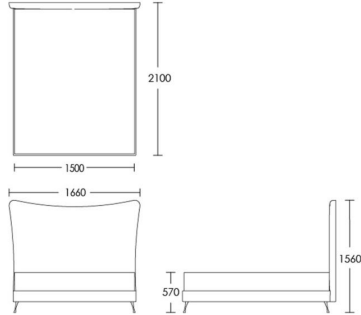

Double

Product Code: BED-AST-001

Dimensions: W1510 X D2050 X H1560mm

Fabric Required: 8m

RRP From: £3930.00

*All prices are excluding fabric. Pricing includes VAT. Prices correct at the time of print.

CHAPEL STREET

LONDON

T: +44 (0)208 576 6600 | E: info@chapelstreet.com | W: <https://www.chapelstreet.com>
1-3 Fairbank Studios, 140 Lots Road, London SW10 ORJ

King

Product Code: BED-AST-002

Dimensions: W1660 X D2100 X H1560mm

Fabric Required: 9m

RRP From: £2815.00

Super King

Product Code: BED-AST-003

Dimensions: W1960 X D2100 X H1560mm

Fabric Required: 10m

RRP From: £3129.00