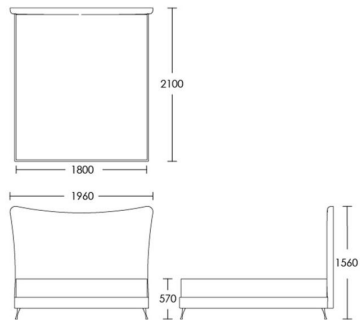

Double

Product Code: BED-AST-001

Dimensions: W1510 X D2050 X H1560mm

Fabric Required: 8m

RRP From: £2307.00

*All prices are excluding fabric. Pricing includes VAT. Prices correct at the time of print.

CHAPEL STREET

LONDON

T: +44 (0)208 576 6644 | E: info@chapelstreet.com | W: <https://www.chapelstreet.com>
Unit 305, Design Centre East, Chelsea Harbour, London, SW10 0XF

King

Product Code: BED-AST-002

Dimensions: W1660 X D2100 X H1560mm

Fabric Required: 9m

RRP From: £2513.00

Super King

Product Code: BED-AST-003

Dimensions: W1960 X D2100 X H1560mm

Fabric Required: 10m

RRP From: £2794.00