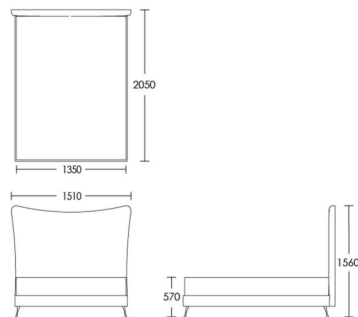

CHAPEL STREET

LONDON

T: +44 (0)208 576 6644 | E: info@chapelstreet.com | W: <https://www.chapelstreet.com>
Unit 305, Design Centre East, Chelsea Harbour, London, SW10 0XF

Astell Bed

Astell has a simple look with its plain headboard and platform base, but comes with a sense of movement thanks to its splayed legs and gentle curves. The legs are available in a stainless steel or brass finish. Sprung slats on the base provide extra comfort.

Double

Product Code: BED-AST-001

Dimensions: W1510 X D2050 X H1560mm

Fabric Required: 8m

RRP From: £2307.00

*All prices are excluding fabric. Pricing includes VAT. Prices correct at the time of print.

CHAPEL STREET

LONDON

T: +44 (0)208 576 6644 | E: info@chapelstreet.com | W: <https://www.chapelstreet.com>
Unit 305, Design Centre East, Chelsea Harbour, London, SW10 0XF

King

Product Code: BED-AST-002

Dimensions: W1660 X D2100 X H1560mm

Fabric Required: 9m

RRP From: £2513.00

Super King

Product Code: BED-AST-003

Dimensions: W1960 X D2100 X H1560mm

Fabric Required: 10m

RRP From: £2794.00