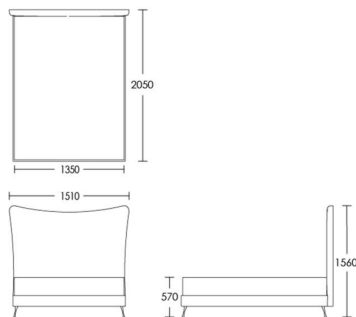

CHAPEL STREET

LONDON

T: +44 (0)208 576 6600 | E: info@chapelstreet.com | W: <https://www.chapelstreet.com>
1-3 Fairbank Studios, 140 Lots Road, London SW10 ORJ

Astell Bed

Astell has a simple look with its plain headboard and platform base, but comes with a sense of movement thanks to its splayed legs and gentle curves. The legs are available in a stainless steel or brass finish. Sprung slats on the base provide extra comfort.

Double

Product Code: BED-AST-001

Dimensions: W1510 X D2050 X H1560mm

Fabric Required: 8m

RRP From: £3930.00

*All prices are excluding fabric. Pricing includes VAT. Prices correct at the time of print.

CHAPEL STREET

LONDON

T: +44 (0)208 576 6600 | E: info@chapelstreet.com | W: <https://www.chapelstreet.com>
1-3 Fairbank Studios, 140 Lots Road, London SW10 ORJ

King

Product Code: BED-AST-002

Dimensions: W1660 X D2100 X H1560mm

Fabric Required: 9m

RRP From: £2815.00

Super King

Product Code: BED-AST-003

Dimensions: W1960 X D2100 X H1560mm

Fabric Required: 10m

RRP From: £3129.00