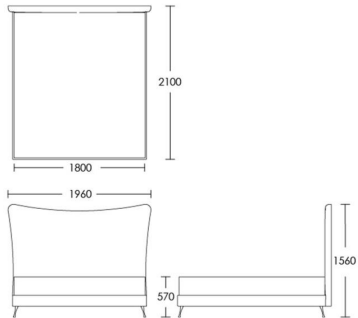

Double

Product Code: BED-AST-001

Dimensions: W1510 X D2050 X H1560mm

Fabric Required: 8m

RRP From: £3930.00

*All prices are excluding fabric. Pricing includes VAT. Prices correct at the time of print.

CHAPEL STREET

LONDON

T: +44 (0)208 576 6600 | E: info@chapelstreet.com | W: <https://www.chapelstreet.com>
1-3 Fairbank Studios, 140 Lots Road, London SW10 ORJ

King

Product Code: BED-AST-002

Dimensions: W1660 X D2100 X H1560mm

Fabric Required: 9m

RRP From: £2815.00

Super King

Product Code: BED-AST-003

Dimensions: W1960 X D2100 X H1560mm

Fabric Required: 10m

RRP From: £3129.00