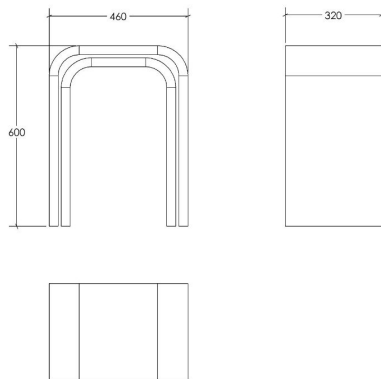

CHAPEL STREET

LONDON

T: +44 (0)208 576 6644 | E: info@chapelstreetlondon.com | W: <https://www.chapelstreet.com>
Unit 305, Design Centre East, Chelsea Harbour, London, SW10 0XF

Basset Nesting Table

The Basset nesting tables' softly rounded curves are simple, elegant and practical. Available in any of our standard stain finishes.

One Size

Product Code: CAB-BAS-001

Dimensions: W460 X D320 X H600mm

Fabric Required: 0m

RRP From: £1337.00

*All prices are excluding fabric. Pricing includes VAT. Prices correct at the time of print.