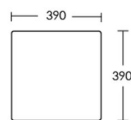

CHAPEL STREET

LONDON

T: +44 (0)208 576 6644 | E: info@chapelstreet.com | W: <https://www.chapelstreet.com>
Unit 305, Design Centre East, Chelsea Harbour, London, SW10 0XF

Britten

The Britten barstool has a straightforward backless design, with a decorative element in the form of its distinctive nail detail. The frame can be made all in timber, or with a metal foot rail in a choice of brushed brass, polished brass or stainless steel.

One Size

Product Code: BAR-BRI-001

Dimensions: W390 X D390 X H730mm

Fabric Required: 0.5m

RRP From: £826.00

*All prices are excluding fabric. Pricing includes VAT. Prices correct at the time of print.