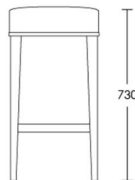

CHAPEL STREET

LONDON

T: +44 (0)208 576 6644 | E: info@chapelstreet.com | W: <https://www.chapelstreet.com>
Unit 305, Design Centre East, Chelsea Harbour, London, SW10 0XF

Britten

The Britten barstool has a straightforward backless design, with a decorative element in the form of its distinctive nail detail. The frame can be made all in timber, or with a metal foot rail in a choice of brushed brass, polished brass or stainless steel.

One Size

Product Code: BAR-BRI-001

Dimensions: W390 X D390 X H730mm

Fabric Required: 0.5m

RRP From: £826.00

*All prices are excluding fabric. Pricing includes VAT. Prices correct at the time of print.