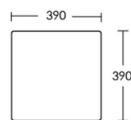

### One Size

Product Code: BAR-BRI-001

Dimensions: W390 X D390 X H730mm

Fabric Required: 0.5m

RRP From: £1175.00

\*All prices are excluding fabric. Pricing includes VAT. Prices correct at the time of print.