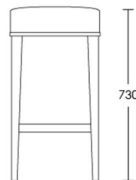

## Britten

The Britten barstool has a straightforward backless design, with a decorative element in the form of its distinctive nail detail. The frame can be made all in timber, or with a metal foot rail in a choice of brushed brass, polished brass or stainless steel.

### One Size

Product Code: BAR-BRI-001

Dimensions: W390 X D390 X H730mm

Fabric Required: 0.5m

RRP From: £1175.00

\*All prices are excluding fabric. Pricing includes VAT. Prices correct at the time of print.