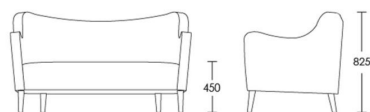

CHAPEL STREET

LONDON

T: +44 (0)208 576 6600 | E: info@chapelstreet.com | W: <https://www.chapelstreet.com>
1-3 Fairbank Studios, 140 Lots Road, London SW10 ORJ

Clabon

The Clabon sofa has a mid-century appeal look with its softly curving profile: it looks compact but offers a very generous sitting space. The optional float button detail to the inside back adds to its charm. Clabon's legs are also available with metal sabots.

2 Seat

Product Code: SOF-CLA-001

Dimensions: W1250 X D800 X H825mm

Fabric Required: 10m

RRP From: £2332.00

2.5 Seat

Product Code: SOF-CLA-002

Dimensions: W1485 X D800 X H825mm

3 Seat

Product Code: SOF-CLA-003

Dimensions: W1600 X D800 X H825mm

Fabric Required: 14m

RRP From: £2946.00