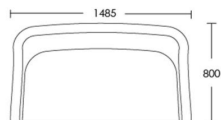

CHAPEL STREET

LONDON

T: +44 (0)208 576 6644 | E: info@chapelstreetlondon.com | W: <https://www.chapelstreet.com>
Unit 305, Design Centre East, Chelsea Harbour, London, SW10 0XF

Clabon

The Clabon sofa has a mid-century appeal look with its softly curving profile: it looks compact but offers a very generous sitting space. The optional float button detail to the inside back adds to its charm. Clabon's legs are also available with metal sabots.

2 Seat

Product Code: SOF-CLA-001

Dimensions: W1250 X D800 X H825mm

Fabric Required: 10m

RRP From: £2082.00

2.5 Seat

Product Code: SOF-CLA-002

Dimensions: W1485 X D800 X H825mm

3 Seat

Product Code: SOF-CLA-003

Dimensions: W1600 X D800 X H825mm

Fabric Required: 14m

RRP From: £2630.00