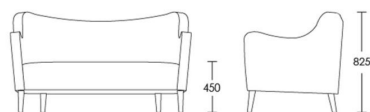

CHAPEL STREET

LONDON

T: +44 (0)208 576 6644 | E: info@chapelstreetlondon.com | W: <https://www.chapelstreet.com>
Unit 305, Design Centre East, Chelsea Harbour, London, SW10 0XF

Clabon

The Clabon sofa has a mid-century appeal look with its softly curving profile: it looks compact but offers a very generous sitting space. The optional float button detail to the inside back adds to its charm. Clabon's legs are also available with metal sabots.

2 Seat

Product Code: SOF-CLA-001

Dimensions: W1250 X D800 X H825mm

Fabric Required: 10m

RRP From: £2082.00

2.5 Seat

Product Code: SOF-CLA-002

Dimensions: W1485 X D800 X H825mm

3 Seat

Product Code: SOF-CLA-003

Dimensions: W1600 X D800 X H825mm

Fabric Required: 14m

RRP From: £2630.00