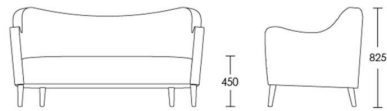

2 Seat

Product Code: SOF-CLA-001

Dimensions: W1250 X D800 X H825mm

Fabric Required: 10m

RRP From: £2082.00

2.5 Seat

Product Code: SOF-CLA-002

Dimensions: W1485 X D800 X H825mm

Fabric Required: 12m

RRP From: £2289.00

*All prices are excluding fabric. Pricing includes VAT. Prices correct at the time of print.

CHAPEL STREET

LONDON

T: +44 (0)208 576 6644 | E: info@chapelstreetlondon.com | W: <https://www.chapelstreet.com>
Unit 305, Design Centre East, Chelsea Harbour, London, SW10 0XF

3 Seat

Product Code: SOF-CLA-003

Dimensions: W1600 X D800 X H825mm

Fabric Required: 14m

RRP From: £2630.00