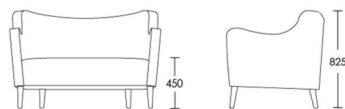

CHAPEL STREET

LONDON

T: +44 (0)208 576 6600 | E: info@chapelstreet.com | W: <https://www.chapelstreet.com>
1-3 Fairbank Studios, 140 Lots Road, London SW10 ORJ

Clabon

The Clabon sofa has a mid-century appeal look with its softly curving profile: it looks compact but offers a very generous sitting space. The optional float button detail to the inside back adds to its charm. Clabon's legs are also available with metal sabots.

2 Seat

Product Code: SOF-CLA-001

Dimensions: W1250 X D800 X H825mm

Fabric Required: 10m

RRP From: £2332.00

2.5 Seat

Product Code: SOF-CLA-002

Dimensions: W1485 X D800 X H825mm

3 Seat

Product Code: SOF-CLA-003

Dimensions: W1600 X D800 X H825mm

Fabric Required: 14m

RRP From: £2946.00