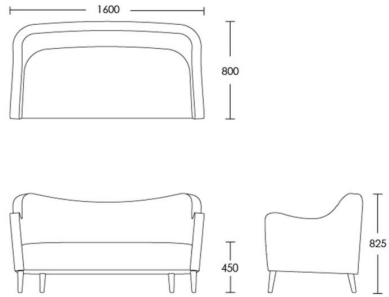

2 Seat

Product Code: SOF-CLA-001

Dimensions: W1250 X D800 X H825mm

Fabric Required: 10m

RRP From: £2332.00

2.5 Seat

Product Code: SOF-CLA-002

Dimensions: W1485 X D800 X H825mm

Fabric Required: 12m

RRP From: £2564.00

*All prices are excluding fabric. Pricing includes VAT. Prices correct at the time of print.

CHAPEL STREET

LONDON

T: +44 (0)208 576 6600 | E: info@chapelstreet.com | W: <https://www.chapelstreet.com>
1-3 Fairbank Studios, 140 Lots Road, London SW10 ORJ

3 Seat

Product Code: SOF-CLA-003

Dimensions: W1600 X D800 X H825mm

Fabric Required: 14m

RRP From: £2946.00