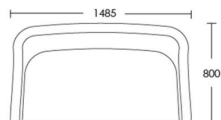

2 Seat

Product Code: SOF-CLA-001

Dimensions: W1250 X D800 X H825mm

Fabric Required: 10m

RRP From: £2332.00

2.5 Seat

Product Code: SOF-CLA-002

Dimensions: W1485 X D800 X H825mm

3 Seat

Product Code: SOF-CLA-003

Dimensions: W1600 X D800 X H825mm

Fabric Required: 14m

RRP From: £2946.00