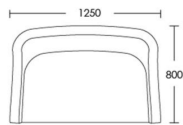

CHAPEL STREET

LONDON

T: +44 (0)208 576 6644 | E: info@chapelstreetlondon.com | W: <https://www.chapelstreet.com>
Unit 305, Design Centre East, Chelsea Harbour, London, SW10 0XF

Clabon

The Clabon sofa has a mid-century appeal look with its softly curving profile: it looks compact but offers a very generous sitting space. The optional float button detail to the inside back adds to its charm. Clabon's legs are also available with metal sabots.

2 Seat

Product Code: SOF-CLA-001

Dimensions: W1250 X D800 X H825mm

Fabric Required: 10m

RRP From: £2082.00

2.5 Seat

Product Code: SOF-CLA-002

Dimensions: W1485 X D800 X H825mm

3 Seat

Product Code: SOF-CLA-003

Dimensions: W1600 X D800 X H825mm

Fabric Required: 14m

RRP From: £2630.00