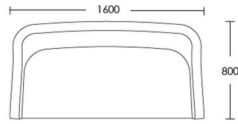

2 Seat

Product Code: SOF-CLA-001

Dimensions: W1250 X D800 X H825mm

Fabric Required: 10m

RRP From: £2082.00

2.5 Seat

Product Code: SOF-CLA-002

Dimensions: W1485 X D800 X H825mm

Fabric Required: 12m

RRP From: £2289.00

*All prices are excluding fabric. Pricing includes VAT. Prices correct at the time of print.

CHAPEL STREET

LONDON

T: +44 (0)208 576 6644 | E: info@chapelstreetlondon.com | W: <https://www.chapelstreet.com>
Unit 305, Design Centre East, Chelsea Harbour, London, SW10 0XF

3 Seat

Product Code: SOF-CLA-003

Dimensions: W1600 X D800 X H825mm

Fabric Required: 14m

RRP From: £2630.00