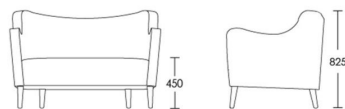

CHAPEL STREET

LONDON

T: +44 (0)208 576 6644 | E: info@chapelstreetlondon.com | W: <https://www.chapelstreet.com>
Unit 305, Design Centre East, Chelsea Harbour, London, SW10 0XF

Clabon

The Clabon sofa has a mid-century appeal look with its softly curving profile: it looks compact but offers a very generous sitting space. The optional float button detail to the inside back adds to its charm. Clabon's legs are also available with metal sabots.

2 Seat

Product Code: SOF-CLA-001

Dimensions: W1250 X D800 X H825mm

Fabric Required: 10m

RRP From: £2082.00

2.5 Seat

Product Code: SOF-CLA-002

Dimensions: W1485 X D800 X H825mm

3 Seat

Product Code: SOF-CLA-003

Dimensions: W1600 X D800 X H825mm

Fabric Required: 14m

RRP From: £2630.00