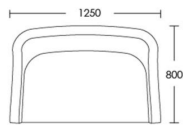

2 Seat

Product Code: SOF-CLA-001

Dimensions: W1250 X D800 X H825mm

Fabric Required: 10m

RRP From: £2332.00

2.5 Seat

Product Code: SOF-CLA-002

Dimensions: W1485 X D800 X H825mm

3 Seat

Product Code: SOF-CLA-003

Dimensions: W1600 X D800 X H825mm

Fabric Required: 14m

RRP From: £2946.00