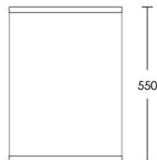

## Fidele Side Table

The Fidele side table features an opulent metal base in a scrolling design coupled with an antique bronze mirror top. The base is available in any of our plated finishes: rose gold, almond gold or blackened steel.

### One Size

Product Code: CAB-FID-001

Dimensions: W X D400 X H550mm

Fabric Required: 0m

RRP From: £2377.00

\*All prices are excluding fabric. Pricing includes VAT. Prices correct at the time of print.