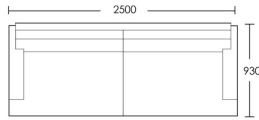

LONDON

T: +44 (0)208 576 6600 | E: info@chapelstreet.com | W: <https://www.chapelstreet.com>
1-3 Fairbank Studios, 140 Lots Road, London SW10 ORJ

2.5 Seat

Product Code: SOF-ONS-002

Dimensions: W2200 X D930 X H770mm

Fabric Required: 16m

RRP From: £2787.00

3 Seat

Product Code: SOF-ONS-003

Dimensions: W2500 X D930 X H770mm

Fabric Required: 17m

RRP From: £3065.00

*All prices are excluding fabric. Pricing includes VAT. Prices correct at the time of print.