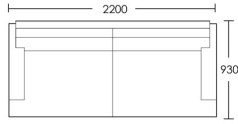

2 Seat

Product Code: SOF-ONS-001

Dimensions: W2000 X D930 X H770mm

Fabric Required: 14m

RRP From: £2533.00

*All prices are excluding fabric. Pricing includes VAT. Prices correct at the time of print.

CHAPEL STREET

LONDON

T: +44 (0)208 576 6600 | E: info@chapelstreet.com | W: <https://www.chapelstreet.com>
1-3 Fairbank Studios, 140 Lots Road, London SW10 ORJ

2.5 Seat

Product Code: SOF-ONS-002

Dimensions: W2200 X D930 X H770mm

Fabric Required: 16m

RRP From: £2787.00

3 Seat

Product Code: SOF-ONS-003

Dimensions: W2500 X D930 X H770mm

Fabric Required: 17m

RRP From: £3065.00

*All prices are excluding fabric. Pricing includes VAT. Prices correct at the time of print.