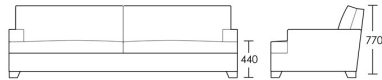

LONDON

T: +44 (0)208 576 6600 | E: info@chapelstreet.com | W: <https://www.chapelstreet.com>
1-3 Fairbank Studios, 140 Lots Road, London SW10 ORJ

2.5 Seat

Product Code: SOF-ONS-002

Dimensions: W2200 X D930 X H770mm

Fabric Required: 16m

RRP From: £2787.00

3 Seat

Product Code: SOF-ONS-003

Dimensions: W2500 X D930 X H770mm

Fabric Required: 17m

RRP From: £3065.00

*All prices are excluding fabric. Pricing includes VAT. Prices correct at the time of print.