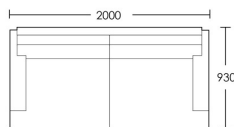

2 Seat

Product Code: SOF-ONS-001

Dimensions: W2000 X D930 X H770mm

Fabric Required: 14m

RRP From: £2533.00

*All prices are excluding fabric. Pricing includes VAT. Prices correct at the time of print.

CHAPEL STREET

LONDON

T: +44 (0)208 576 6600 | E: info@chapelstreet.com | W: <https://www.chapelstreet.com>
1-3 Fairbank Studios, 140 Lots Road, London SW10 ORJ

2.5 Seat

Product Code: SOF-ONS-002

Dimensions: W2200 X D930 X H770mm

Fabric Required: 16m

RRP From: £2787.00

3 Seat

Product Code: SOF-ONS-003

Dimensions: W2500 X D930 X H770mm

Fabric Required: 17m

RRP From: £3065.00

*All prices are excluding fabric. Pricing includes VAT. Prices correct at the time of print.