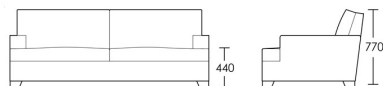

2 Seat

Product Code: SOF-ONS-001

Dimensions: W2000 X D930 X H770mm

Fabric Required: 14m

RRP From: £2533.00

*All prices are excluding fabric. Pricing includes VAT. Prices correct at the time of print.

CHAPEL STREET

Fabric Required: 16m

RRP From: £2787.00

3 Seat

Product Code: SOF-ONS-003

Dimensions: W2500 X D930 X H770mm

Fabric Required: 17m

RRP From: £3065.00

*All prices are excluding fabric. Pricing includes VAT. Prices correct at the time of print.