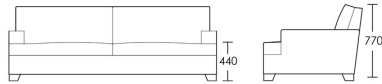

2 Seat

Product Code: SOF-ONS-001

Dimensions: W2000 X D930 X H770mm

Fabric Required: 14m

RRP From: £2533.00

*All prices are excluding fabric. Pricing includes VAT. Prices correct at the time of print.

CHAPEL STREET

LONDON

T: +44 (0)208 576 6600 | E: info@chapelstreet.com | W: <https://www.chapelstreet.com>
1-3 Fairbank Studios, 140 Lots Road, London SW10 ORJ

2.5 Seat

Product Code: SOF-ONS-002

Dimensions: W2200 X D930 X H770mm

Fabric Required: 16m

RRP From: £2787.00

3 Seat

Product Code: SOF-ONS-003

Dimensions: W2500 X D930 X H770mm

Fabric Required: 17m

RRP From: £3065.00

*All prices are excluding fabric. Pricing includes VAT. Prices correct at the time of print.