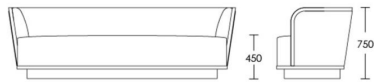

2 Seat

Product Code: SOF-KEN-001

Dimensions: W2000 X D800 X H750mm

Fabric Required: 10m

RRP From: £3984.00

2.5 Seat

Product Code: SOF-KEN-002

Dimensions: W2200 X D800 X H750mm

Fabric Required: 11m

RRP From: £4553.00

*All prices are excluding fabric. Pricing includes VAT. Prices correct at the time of print.

CHAPEL STREET

LONDON

T: +44 (0)208 576 6600 | E: info@chapelstreet.com | W: <https://www.chapelstreet.com>
1-3 Fairbank Studios, 140 Lots Road, London SW10 ORJ

3 Seat

Product Code: SOF-KEN-003

Dimensions: W2400 X D800 X H750mm

Fabric Required: 12m

RRP From: £5174.00

*All prices are excluding fabric. Pricing includes VAT. Prices correct at the time of print.