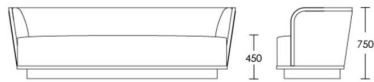

2 Seat

Product Code: SOF-KEN-001

Dimensions: W2000 X D800 X H750mm

Fabric Required: 10m

RRP From: £3557.00

2.5 Seat

Product Code: SOF-KEN-002

Dimensions: W2200 X D800 X H750mm

Fabric Required: 11m

RRP From: £4065.00

*All prices are excluding fabric. Pricing includes VAT. Prices correct at the time of print.

CHAPEL STREET

LONDON

T: +44 (0)208 576 6644 | E: info@chapelstreetlondon.com | W: <https://www.chapelstreet.com>
Unit 305, Design Centre East, Chelsea Harbour, London, SW10 0XF

3 Seat

Product Code: SOF-KEN-003

Dimensions: W2400 X D800 X H750mm

Fabric Required: 12m

RRP From: £4620.00