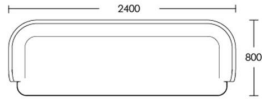

2 Seat

Product Code: SOF-KEN-001

Dimensions: W2000 X D800 X H750mm

Fabric Required: 10m

RRP From: £3984.00

2.5 Seat

Product Code: SOF-KEN-002

Dimensions: W2200 X D800 X H750mm

Fabric Required: 11m

RRP From: £4553.00

*All prices are excluding fabric. Pricing includes VAT. Prices correct at the time of print.

CHAPEL STREET

LONDON

T: +44 (0)208 576 6600 | E: info@chapelstreet.com | W: <https://www.chapelstreet.com>
1-3 Fairbank Studios, 140 Lots Road, London SW10 ORJ

3 Seat

Product Code: SOF-KEN-003

Dimensions: W2400 X D800 X H750mm

Fabric Required: 12m

RRP From: £5174.00

*All prices are excluding fabric. Pricing includes VAT. Prices correct at the time of print.