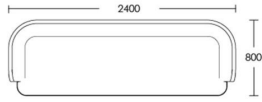

2 Seat

Product Code: SOF-KEN-001

Dimensions: W2000 X D800 X H750mm

Fabric Required: 10m

RRP From: £3557.00

2.5 Seat

Product Code: SOF-KEN-002

Dimensions: W2200 X D800 X H750mm

Fabric Required: 11m

RRP From: £4065.00

*All prices are excluding fabric. Pricing includes VAT. Prices correct at the time of print.

CHAPEL STREET

LONDON

T: +44 (0)208 576 6644 | E: info@chapelstreetlondon.com | W: <https://www.chapelstreet.com>
Unit 305, Design Centre East, Chelsea Harbour, London, SW10 0XF

3 Seat

Product Code: SOF-KEN-003

Dimensions: W2400 X D800 X H750mm

Fabric Required: 12m

RRP From: £4620.00