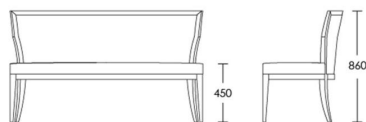

CHAPEL STREET

LONDON

T: +44 (0)208 576 6644 | E: info@chapelstreetlondon.com | W: <https://www.chapelstreet.com>
Unit 305, Design Centre East, Chelsea Harbour, London, SW10 0XF

Selwood Dining Bench

The Selwood dining bench has a deep-buttoned back detail and a smart contrasting show wood frame. It is available in any of our standard stain finishes. A matching Selwood dining chair is also available.

One Size

Product Code: DC-SEL-002

Dimensions: W1500 X D620 X H860mm

Fabric Required: 8m

RRP From: £2074.00

*All prices are excluding fabric. Pricing includes VAT. Prices correct at the time of print.