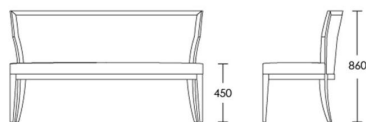

CHAPEL STREET

LONDON

T: +44 (0)208 576 6644 | E: info@chapelstreet.com | W: <https://www.chapelstreet.com>
Unit 315, The Shepherds Building, Charecroft Way, London W14 0EE

Selwood Dining Bench

The Selwood dining bench has a deep-buttoned back detail and a smart contrasting show wood frame. It is available in any of our standard stain finishes. A matching Selwood dining chair is also available.

One Size

Product Code: DC-SEL-002

Dimensions: W1500 X D620 X H860mm

Fabric Required: 8m

RRP From: £2323.00

*All prices are excluding fabric. Pricing includes VAT. Prices correct at the time of print.