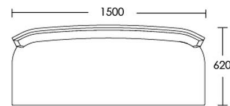

CHAPEL STREET

LONDON

T: +44 (0)208 576 6600 | E: info@chapelstreet.com | W: <https://www.chapelstreet.com>
1-3 Fairbank Studios, 140 Lots Road, London SW10 ORJ

Selwood Dining Bench

The Selwood dining bench has a deep-buttoned back detail and a smart contrasting show wood frame. It is available in any of our standard stain finishes. A matching Selwood dining chair is also available.

One Size

Product Code: DC-SEL-002

Dimensions: W1500 X D620 X H860mm

Fabric Required: 8m

RRP From: £2323.00

*All prices are excluding fabric. Pricing includes VAT. Prices correct at the time of print.