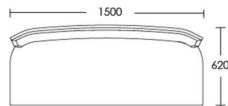

CHAPEL STREET

LONDON

T: +44 (0)208 576 6644 | E: info@chapelstreetlondon.com | W: <https://www.chapelstreet.com>
Unit 305, Design Centre East, Chelsea Harbour, London, SW10 0XF

Selwood Dining Bench

The Selwood dining bench has a deep-buttoned back detail and a smart contrasting show wood frame. It is available in any of our standard stain finishes. A matching Selwood dining chair is also available.

One Size

Product Code: DC-SEL-002

Dimensions: W1500 X D620 X H860mm

Fabric Required: 8m

RRP From: £2074.00

*All prices are excluding fabric. Pricing includes VAT. Prices correct at the time of print.