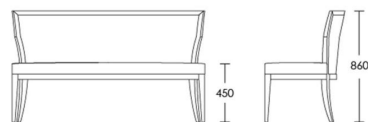

CHAPEL STREET

LONDON

T: +44 (0)208 576 6600 | E: info@chapelstreet.com | W: <https://www.chapelstreet.com>
1-3 Fairbank Studios, 140 Lots Road, London SW10 ORJ

Selwood Dining Bench

The Selwood dining bench has a deep-buttoned back detail and a smart contrasting show wood frame. It is available in any of our standard stain finishes. A matching Selwood dining chair is also available.

One Size

Product Code: DC-SEL-002

Dimensions: W1500 X D620 X H860mm

Fabric Required: 8m

RRP From: £2323.00

*All prices are excluding fabric. Pricing includes VAT. Prices correct at the time of print.