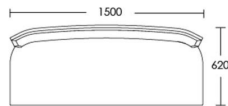

CHAPEL STREET

LONDON

T: +44 (0)208 576 6644 | E: info@chapelstreet.com | W: <https://www.chapelstreet.com>
Unit 315, The Shepherds Building, Charecroft Way, London W14 0EE

Selwood Dining Bench

The Selwood dining bench has a deep-buttoned back detail and a smart contrasting show wood frame. It is available in any of our standard stain finishes. A matching Selwood dining chair is also available.

One Size

Product Code: DC-SEL-002

Dimensions: W1500 X D620 X H860mm

Fabric Required: 8m

RRP From: £2323.00

*All prices are excluding fabric. Pricing includes VAT. Prices correct at the time of print.