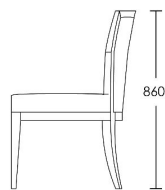

CHAPEL STREET

LONDON

T: +44 (0)208 576 6644 | E: info@chapelstreetlondon.com | W: <https://www.chapelstreet.com>
Unit 305, Design Centre East, Chelsea Harbour, London, SW10 0XF

Selwood Dining Chair

The Selwood dining chair has a deep-buttoned back detail and a smart contrasting show wood frame. It is available in any of our standard stain finishes. A matching Selwood dining bench is also available.

One Size

Product Code: DC-SEL-001

Dimensions: W500 X D600 X H860mm

Fabric Required: 3m

RRP From: £1075.00

*All prices are excluding fabric. Pricing includes VAT. Prices correct at the time of print.