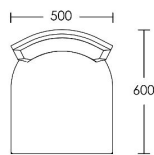

CHAPEL STREET

LONDON

T: +44 (0)208 576 6644 | E: info@chapelstreetlondon.com | W: <https://www.chapelstreet.com>
Unit 305, Design Centre East, Chelsea Harbour, London, SW10 0XF

Selwood Dining Chair

The Selwood dining chair has a deep-buttoned back detail and a smart contrasting show wood frame. It is available in any of our standard stain finishes. A matching Selwood dining bench is also available.

One Size

Product Code: DC-SEL-001

Dimensions: W500 X D600 X H860mm

Fabric Required: 3m

RRP From: £1075.00

*All prices are excluding fabric. Pricing includes VAT. Prices correct at the time of print.