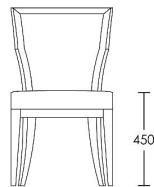

## Selwood Dining Chair

The Selwood dining chair has a deep-buttoned back detail and a smart contrasting show wood frame. It is available in any of our standard stain finishes. A matching Selwood dining bench is also available.

### One Size

Product Code: DC-SEL-001

Dimensions: W500 X D600 X H860mm

Fabric Required: 3m

RRP From: £1204.00

\*All prices are excluding fabric. Pricing includes VAT. Prices correct at the time of print.