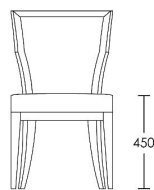

CHAPEL STREET

LONDON

T: +44 (0)208 576 6644 | E: info@chapelstreetlondon.com | W: <https://www.chapelstreet.com>
Unit 305, Design Centre East, Chelsea Harbour, London, SW10 0XF

Selwood Dining Chair

The Selwood dining chair has a deep-buttoned back detail and a smart contrasting show wood frame. It is available in any of our standard stain finishes. A matching Selwood dining bench is also available.

One Size

Product Code: DC-SEL-001

Dimensions: W500 X D600 X H860mm

Fabric Required: 3m

RRP From: £1075.00

*All prices are excluding fabric. Pricing includes VAT. Prices correct at the time of print.