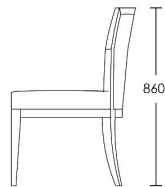

## Selwood Dining Chair

The Selwood dining chair has a deep-buttoned back detail and a smart contrasting show wood frame. It is available in any of our standard stain finishes. A matching Selwood dining bench is also available.

### One Size

Product Code: DC-SEL-001

Dimensions: W500 X D600 X H860mm

Fabric Required: 3m

RRP From: £1204.00

\*All prices are excluding fabric. Pricing includes VAT. Prices correct at the time of print.