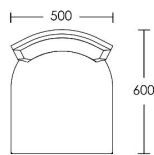

## Selwood Dining Chair

The Selwood dining chair has a deep-buttoned back detail and a smart contrasting show wood frame. It is available in any of our standard stain finishes. A matching Selwood dining bench is also available.

### One Size

Product Code: DC-SEL-001

Dimensions: W500 X D600 X H860mm

Fabric Required: 3m

RRP From: £1204.00

\*All prices are excluding fabric. Pricing includes VAT. Prices correct at the time of print.