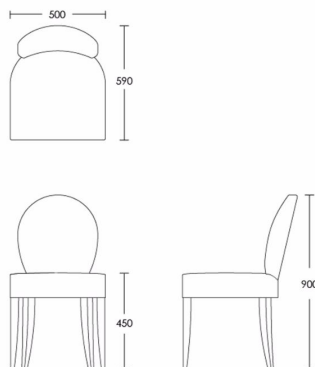

CHAPEL STREET

LONDON

T: +44 (0)208 576 6644 | E: info@chapelstreet.com | W: <https://www.chapelstreet.com>
Unit 315, The Shepherds Building, Charecroft Way, London W14 0EE

Adela

Adela is an updated version of the classic bustle-back chair, fully upholstered, with saddle-stitch and piping detail. Available in any of our standard stain finishes.

One Size

Product Code: DC-ADE-001

Dimensions: W500 X D590 X H900mm

Fabric Required: 1.5m

RRP From: £1002.00

*All prices are excluding fabric. Pricing includes VAT. Prices correct at the time of print.