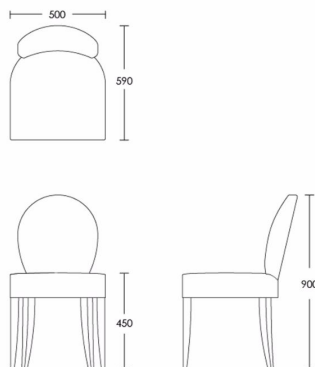

CHAPEL STREET

LONDON

T: +44 (0)208 576 6644 | E: info@chapelstreetlondon.com | W: <https://www.chapelstreet.com>
Unit 305, Design Centre East, Chelsea Harbour, London, SW10 0XF

Adela

Adela is an updated version of the classic bustle-back chair, fully upholstered, with saddle-stitch and piping detail. Available in any of our standard stain finishes.

One Size

Product Code: DC-ADE-001

Dimensions: W500 X D590 X H900mm

Fabric Required: 1.5m

RRP From: £895.00

*All prices are excluding fabric. Pricing includes VAT. Prices correct at the time of print.