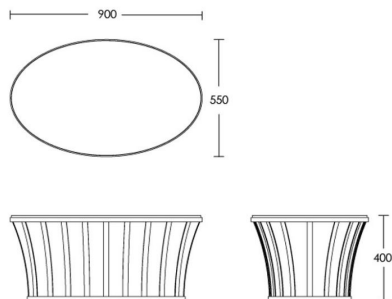

## Cicero Coffee Table

The oval-shaped Cicero coffee table makes a shapely centrepiece in a room. It has a Carrara marble top and comes in any of our plated finishes: rose gold, almond gold or blackened steel.

### One Size

Product Code: CAB-CIC-001

Dimensions: W900 X D550 X H400mm

Fabric Required: 0m

RRP From: £2949.00