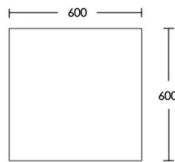

CHAPEL STREET

LONDON

T: +44 (0)208 576 6644 | E: info@chapelstreetlondon.com | W: <https://www.chapelstreet.com>
Unit 305, Design Centre East, Chelsea Harbour, London, SW10 0XF

Gower Side Table

The Gower side table has a minimal look but is luxurious, too, thanks to its polished Carrara marble top. The stainless steel base is available in any of our plated finishes: rose gold, almond gold or blackened steel.

One Size

Product Code: CAB-GOW-001

Dimensions: W600 X D600 X H400mm

Fabric Required: 0m

RRP From: £1671.00