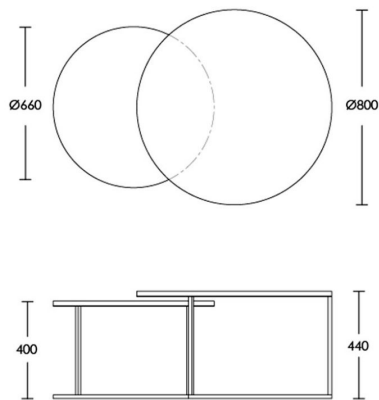

### One Size

Product Code: CAB-KEL-001

Dimensions: W800 X D X H440mm

Fabric Required: 0m

RRP From: £3249.00

\*All prices are excluding fabric. Pricing includes VAT. Prices correct at the time of print.