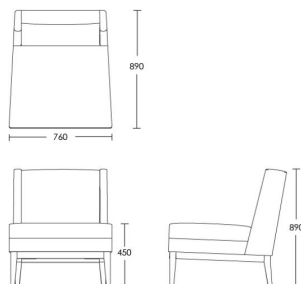

### One Size

Product Code: ARM-COL-001

Dimensions: W760 X D890 X H890mm

Fabric Required: 5m

RRP From: £1395.00

\*All prices are excluding fabric. Pricing includes VAT. Prices correct at the time of print.