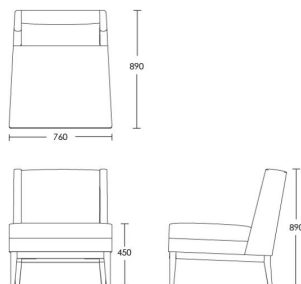

CHAPEL STREET

LONDON

T: +44 (0)208 576 6644 | E: info@chapelstreet.com | W: <https://www.chapelstreet.com>
Unit 305, Design Centre East, Chelsea Harbour, London, SW10 0XF

Colbeck

The Colbeck chair's strength lies in its versatility. Thanks to a sleek and simple design, this occasional armchair can adapt to a classic or contemporary scheme depending on the fabric specified; its compactness makes it ideal for small spaces, bedrooms or as part of a formal seating area. A sprung fixed seat with feather and down back scatter cushion ensures that it also delivers on comfort. Colbeck is available in any one of Chapel Street's standard finishes.

One Size

Product Code: ARM-COL-001

Dimensions: W760 X D890 X H890mm

Fabric Required: 5m

RRP From: £1395.00

*All prices are excluding fabric. Pricing includes VAT. Prices correct at the time of print.