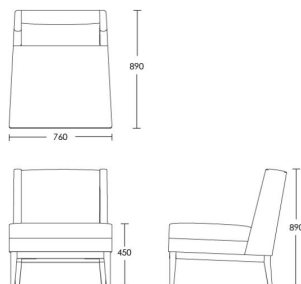

### One Size

Product Code: ARM-COL-001

Dimensions: W760 X D890 X H890mm

Fabric Required: 5m

RRP From: £1562.00

\*All prices are excluding fabric. Pricing includes VAT. Prices correct at the time of print.