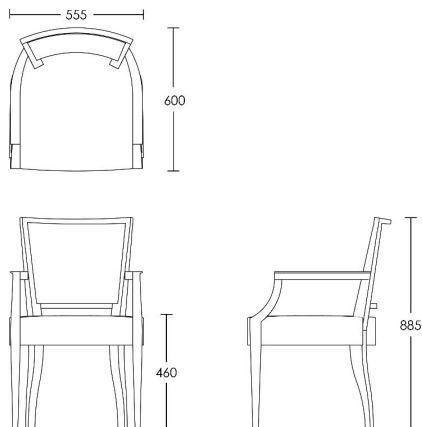

### One Size

Product Code: DC-ALM-001

Dimensions: W555 X D600 X H885mm

Fabric Required: 2m

RRP From: £1580.00

\*All prices are excluding fabric. Pricing includes VAT. Prices correct at the time of print.