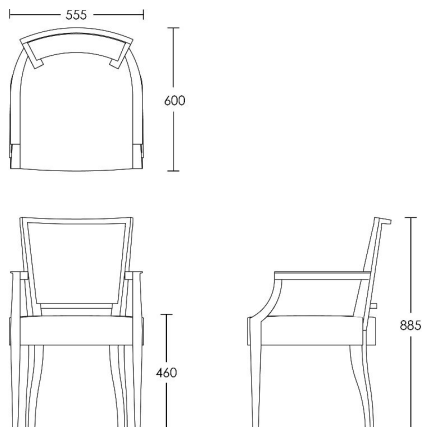

CHAPEL STREET

LONDON

T: +44 (0)208 576 6644 | E: info@chapelstreetlondon.com | W: <https://www.chapelstreet.com>
Unit 305, Design Centre East, Chelsea Harbour, London, SW10 0XF

Alma

The Alma Carver is available in any of our standard stain colours on beech. Image shown is bespoke Mutengene timber and gives a modern feel to this more traditional piece.

One Size

Product Code: DC-ALM-001

Dimensions: W555 X D600 X H885mm

Fabric Required: 2m

RRP From: £1092.00

*All prices are excluding fabric. Pricing includes VAT. Prices correct at the time of print.