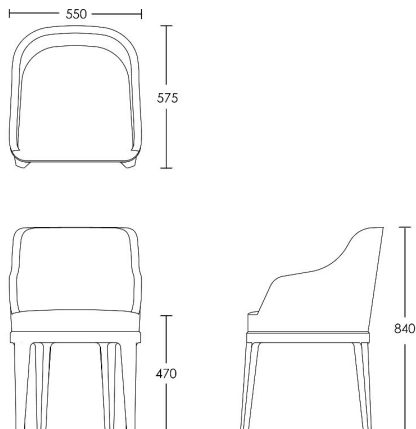

## Barlow

The Barlow Carver dining chair is another sleek, sophisticated design with a slender tall curved back detail. Suited for any formal dining area either classic or contemporary in scheme, or a small space that needs something with a lot of style.

### One Size

Product Code: DC-BAR-001

Dimensions: W550 X D575 X H840mm

Fabric Required: 3m

RRP From: £943.00

\*All prices are excluding fabric. Pricing includes VAT. Prices correct at the time of print.