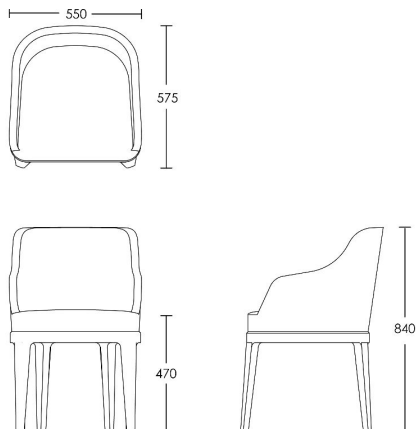

CHAPEL STREET

LONDON

T: +44 (0)208 576 6600 | E: info@chapelstreet.com | W: <https://www.chapelstreet.com>
1-3 Fairbank Studios, 140 Lots Road, London SW10 ORJ

Barlow

The Barlow Carver dining chair is another sleek, sophisticated design with a slender tall curved back detail. Suited for any formal dining area either classic or contemporary in scheme, or a small space that needs something with a lot of style.

One Size

Product Code: DC-BAR-001

Dimensions: W550 X D575 X H840mm

Fabric Required: 3m

RRP From: £1170.00

*All prices are excluding fabric. Pricing includes VAT. Prices correct at the time of print.