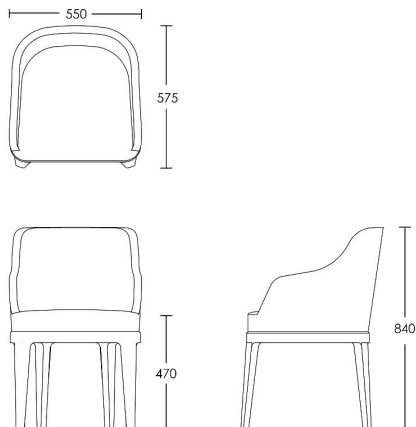

## Barlow

The Barlow Carver dining chair is another sleek, sophisticated design with a slender tall curved back detail. Suited for any formal dining area either classic or contemporary in scheme, or a small space that needs something with a lot of style.

### One Size

Product Code: DC-BAR-001

Dimensions: W550 X D575 X H840mm

Fabric Required: 3m

RRP From: £943.00

\*All prices are excluding fabric. Pricing includes VAT. Prices correct at the time of print.