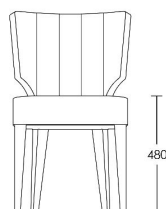

CHAPEL STREET

LONDON

T: +44 (0)208 576 6600 | E: info@chapelstreet.com | W: <https://www.chapelstreet.com>
1-3 Fairbank Studios, 140 Lots Road, London SW10 ORJ

Batley

The Batley dining chair is a sleek and sophisticated design with a fluted detail to the inside back. Suited for any formal dining area either classic or contemporary in scheme, or a small space that needs something with a lot of style.

One Size

Product Code: DC-BAT-001

Dimensions: W510 X D550 X H850mm

Fabric Required: 3m

RRP From: £904.00

*All prices are excluding fabric. Pricing includes VAT. Prices correct at the time of print.