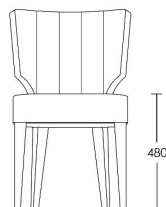

CHAPEL STREET

LONDON

T: +44 (0)208 576 6644 | E: info@chapelstreetlondon.com | W: <https://www.chapelstreet.com>
Unit 305, Design Centre East, Chelsea Harbour, London, SW10 0XF

Batley

The Batley dining chair is a sleek and sophisticated design with a fluted detail to the inside back. Suited for any formal dining area either classic or contemporary in scheme, or a small space that needs something with a lot of style.

One Size

Product Code: DC-BAT-001

Dimensions: W510 X D550 X H850mm

Fabric Required: 3m

RRP From: £807.00

*All prices are excluding fabric. Pricing includes VAT. Prices correct at the time of print.