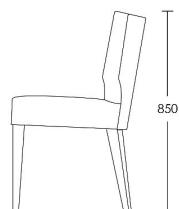

CHAPEL STREET

LONDON

T: +44 (0)208 576 6600 | E: info@chapelstreet.com | W: <https://www.chapelstreet.com>
1-3 Fairbank Studios, 140 Lots Road, London SW10 ORJ

Batley

The Batley dining chair is a sleek and sophisticated design with a fluted detail to the inside back. Suited for any formal dining area either classic or contemporary in scheme, or a small space that needs something with a lot of style.

One Size

Product Code: DC-BAT-001

Dimensions: W510 X D550 X H850mm

Fabric Required: 3m

RRP From: £904.00

*All prices are excluding fabric. Pricing includes VAT. Prices correct at the time of print.