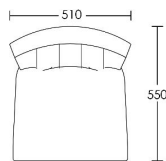

CHAPEL STREET

LONDON

T: +44 (0)208 576 6644 | E: info@chapelstreetlondon.com | W: <https://www.chapelstreet.com>
Unit 305, Design Centre East, Chelsea Harbour, London, SW10 0XF

Batley

The Batley dining chair is a sleek and sophisticated design with a fluted detail to the inside back. Suited for any formal dining area either classic or contemporary in scheme, or a small space that needs something with a lot of style.

One Size

Product Code: DC-BAT-001

Dimensions: W510 X D550 X H850mm

Fabric Required: 3m

RRP From: £807.00

*All prices are excluding fabric. Pricing includes VAT. Prices correct at the time of print.