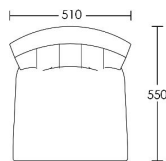

One Size

Product Code: DC-BAT-001

Dimensions: W510 X D550 X H850mm

Fabric Required: 3m

RRP From: £904.00

*All prices are excluding fabric. Pricing includes VAT. Prices correct at the time of print.