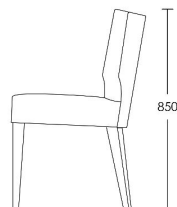

CHAPEL STREET

LONDON

T: +44 (0)208 576 6644 | E: info@chapelstreetlondon.com | W: <https://www.chapelstreet.com>
Unit 305, Design Centre East, Chelsea Harbour, London, SW10 0XF

Batley

The Batley dining chair is a sleek and sophisticated design with a fluted detail to the inside back. Suited for any formal dining area either classic or contemporary in scheme, or a small space that needs something with a lot of style.

One Size

Product Code: DC-BAT-001

Dimensions: W510 X D550 X H850mm

Fabric Required: 3m

RRP From: £807.00

*All prices are excluding fabric. Pricing includes VAT. Prices correct at the time of print.