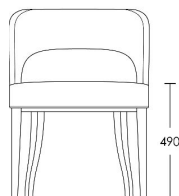

## Sedley

The Sedley dining chair is a modern design with a curved cut out back detail. These dining chairs can be used either in an informal or formal dining area and are well suited to both a classic or contemporary scheme.

### One Size

Product Code: DC-SED-001

Dimensions: W590 X D610 X H830mm

Fabric Required: 2.5m

RRP From: £995.00

\*All prices are excluding fabric. Pricing includes VAT. Prices correct at the time of print.