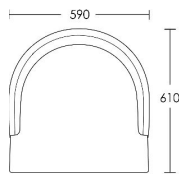

## Sedley

The Sedley dining chair is a modern design with a curved cut out back detail. These dining chairs can be used either in an informal or formal dining area and are well suited to both a classic or contemporary scheme.

### One Size

Product Code: DC-SED-001

Dimensions: W590 X D610 X H830mm

Fabric Required: 2.5m

RRP From: £995.00

\*All prices are excluding fabric. Pricing includes VAT. Prices correct at the time of print.