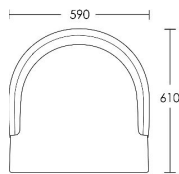

CHAPEL STREET

LONDON

T: +44 (0)208 576 6644 | E: info@chapelstreet.com | W: <https://www.chapelstreet.com>
Unit 305, Design Centre East, Chelsea Harbour, London, SW10 0XF

Sedley

The Sedley dining chair is a modern design with a curved cut out back detail. These dining chairs can be used either in an informal or formal dining area and are well suited to both a classic or contemporary scheme.

One Size

Product Code: DC-SED-001

Dimensions: W590 X D610 X H830mm

Fabric Required: 2.5m

RRP From: £995.00

*All prices are excluding fabric. Pricing includes VAT. Prices correct at the time of print.