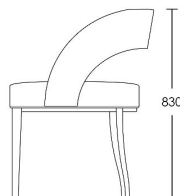

CHAPEL STREET

LONDON

T: +44 (0)208 576 6644 | E: info@chapelstreet.com | W: <https://www.chapelstreet.com>
Unit 305, Design Centre East, Chelsea Harbour, London, SW10 0XF

Sedley

The Sedley dining chair is a modern design with a curved cut out back detail. These dining chairs can be used either in an informal or formal dining area and are well suited to both a classic or contemporary scheme.

One Size

Product Code: DC-SED-001

Dimensions: W590 X D610 X H830mm

Fabric Required: 2.5m

RRP From: £995.00

*All prices are excluding fabric. Pricing includes VAT. Prices correct at the time of print.