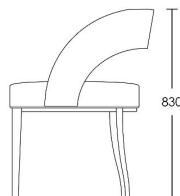

## Sedley

The Sedley dining chair is a modern design with a curved cut out back detail. These dining chairs can be used either in an informal or formal dining area and are well suited to both a classic or contemporary scheme.

### One Size

Product Code: DC-SED-001

Dimensions: W590 X D610 X H830mm

Fabric Required: 2.5m

RRP From: £995.00

\*All prices are excluding fabric. Pricing includes VAT. Prices correct at the time of print.