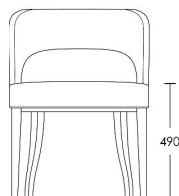

CHAPEL STREET

LONDON

T: +44 (0)208 576 6644 | E: info@chapelstreet.com | W: <https://www.chapelstreet.com>
Unit 305, Design Centre East, Chelsea Harbour, London, SW10 0XF

Sedley

The Sedley dining chair is a modern design with a curved cut out back detail. These dining chairs can be used either in an informal or formal dining area and are well suited to both a classic or contemporary scheme.

One Size

Product Code: DC-SED-001

Dimensions: W590 X D610 X H830mm

Fabric Required: 2.5m

RRP From: £995.00

*All prices are excluding fabric. Pricing includes VAT. Prices correct at the time of print.