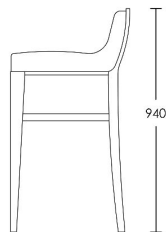

CHAPEL STREET

LONDON

T: +44 (0)208 576 6600 | E: info@chapelstreet.com | W: <https://www.chapelstreet.com>
1-3 Fairbank Studios, 140 Lots Road, London SW10 ORJ

Bartle

The Bartle Barstool is a simple, clean and versatile design. Suited for areas either classic or contemporary in scheme. The buttoned back and stud finish give an element of detail to this clean look.

One Size

Product Code: BAR-BAR-001

Dimensions: W420 X D500 X H940mm

Fabric Required: 1m

RRP From: £1980.00

*All prices are excluding fabric. Pricing includes VAT. Prices correct at the time of print.