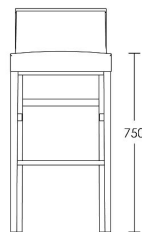

CHAPEL STREET

LONDON

T: +44 (0)208 576 6600 | E: info@chapelstreet.com | W: <https://www.chapelstreet.com>
1-3 Fairbank Studios, 140 Lots Road, London SW10 ORJ

Bartle

The Bartle Barstool is a simple, clean and versatile design. Suited for areas either classic or contemporary in scheme. The buttoned back and stud finish give an element of detail to this clean look.

One Size

Product Code: BAR-BAR-001

Dimensions: W420 X D500 X H940mm

Fabric Required: 1m

RRP From: £1980.00

*All prices are excluding fabric. Pricing includes VAT. Prices correct at the time of print.