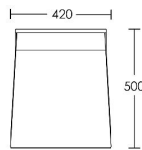

One Size

Product Code: BAR-BAR-001

Dimensions: W420 X D500 X H940mm

Fabric Required: 1m

RRP From: £1980.00

*All prices are excluding fabric. Pricing includes VAT. Prices correct at the time of print.